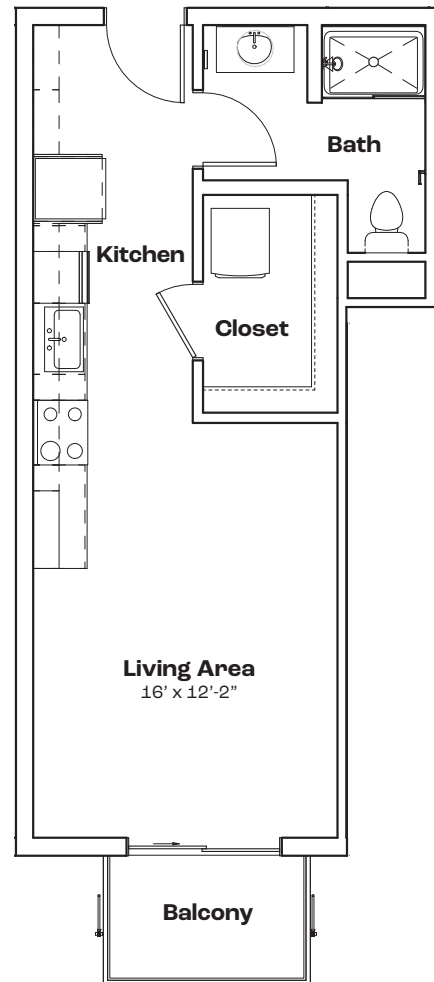

WOODWARD WEST

A3

Features

- Studio with 1 Bath
- 450 SF
- Stainless Steel Appliances
- Quartz Countertops
- Walk-in Closet
- In-unit Laundry
- Private Balcony
- Keyless Entry

Key

3439 Woodward Ave | info@WoodwardWest.city | 313.771.8700 | WoodwardWest.city

Measurements and square footages are approximate and may vary by unit.