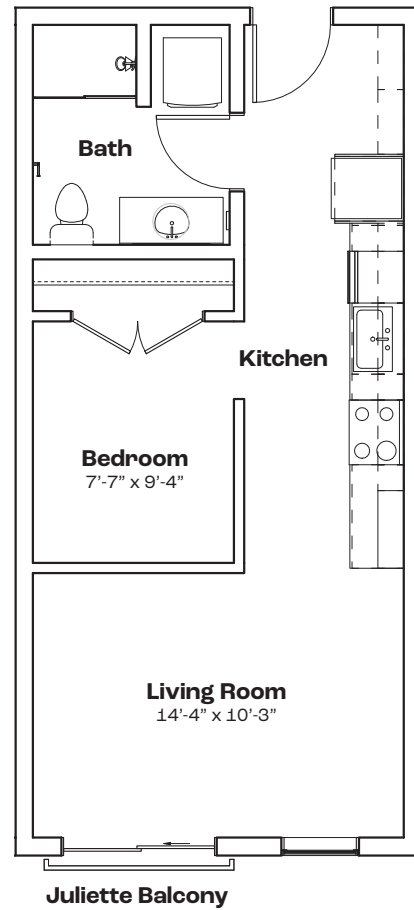

Key

3439 Woodward Ave | info@WoodwardWest.city | 313.771.8700 | WoodwardWest.city

Measurements and square footages are approximate and may vary by unit.

WOODWARD WEST

B

Features

- Junior 1 Bedroom 1 Bath
- 491 SF
- Stainless Steel Appliances
- Quartz Countertops
- In-unit Laundry
- Juliette Balcony
- Keyless Entry

Key

3439 Woodward Ave | info@WoodwardWest.city | 313.771.8700 | WoodwardWest.city

Measurements and square footages are approximate and may vary by unit.

WOODWARD WEST

B1

Features

- 1 Bedroom 1 Bath
- 737 SF
- Stainless Steel Appliances
- Quartz Countertops
- Walk-in Closet
- In-unit Laundry
- Private Balcony
- Keyless Entry