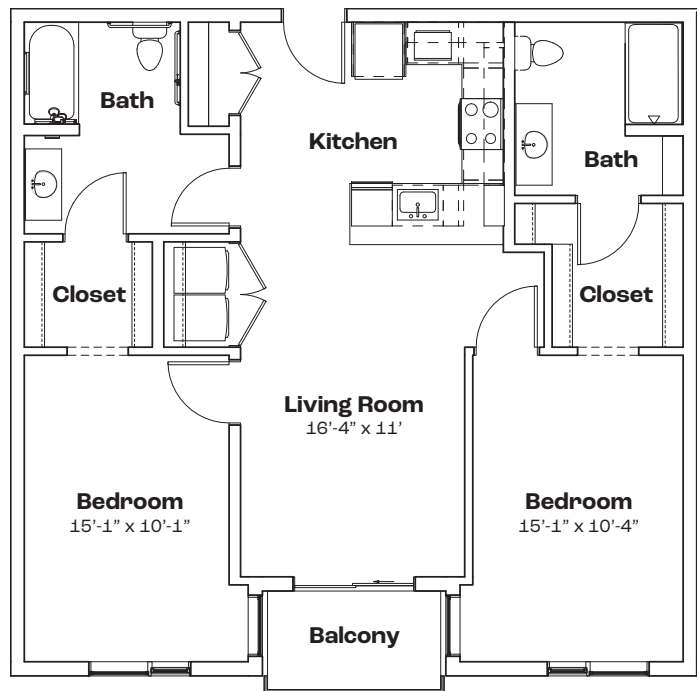

Key

3439 Woodward Ave | info@WoodwardWest.city | 313.771.8700 | WoodwardWest.city

Measurements and square footages are approximate and may vary by unit.

WOODWARD WEST

C2 ADA

Features

- 2 Bedroom 2 Bath
- 1,043 SF
- Stainless Steel Appliances
- Quartz Countertops
- Walk-in Closets
- In-unit Laundry
- Private Balcony
- Keyless Entry