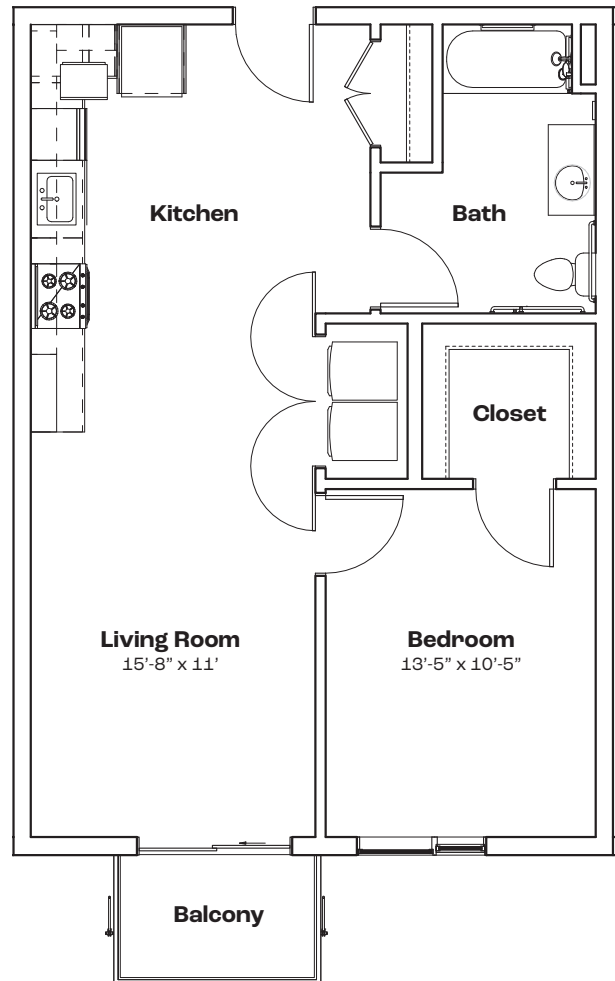

WOODWARD WEST

B1 ADA

Features

- 1 Bedroom 1 Bath
- 737 SF
- Stainless Steel Appliances
- Quartz Countertops
- Walk-in Closet
- In-unit Laundry
- Private Balcony
- Keyless Entry

Key

3439 Woodward Ave | info@WoodwardWest.city | 313.771.8700 | WoodwardWest.city

Measurements and square footages
are approximate and may vary by unit.