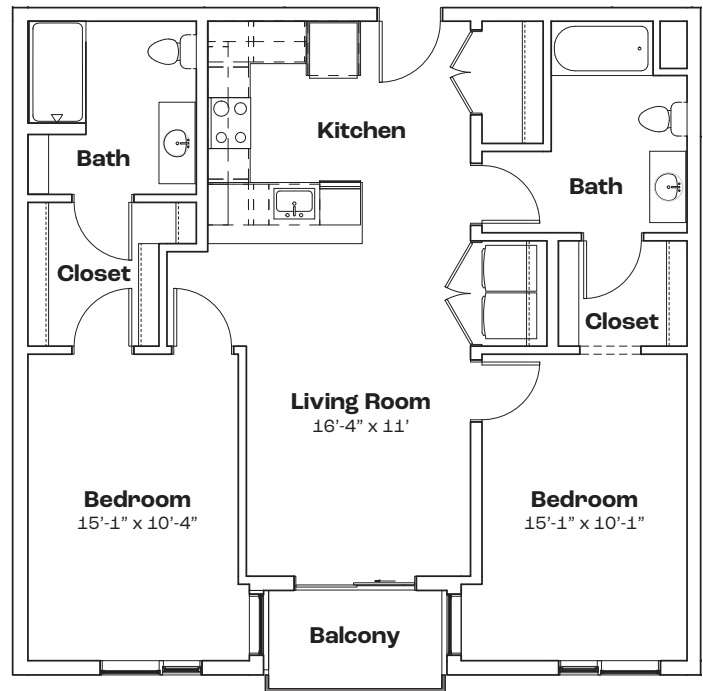

Key

3439 Woodward Ave | info@WoodwardWest.city | 313.771.8700 | WoodwardWest.city

Measurements and square footages are approximate and may vary by unit.

WOODWARD WEST

C2

Features

- 2 Bedroom 2 Bath
- 1,043 SF
- Stainless Steel Appliances
- Quartz Countertops
- Walk-in Closets
- In-unit Laundry
- Private Balcony
- Keyless Entry