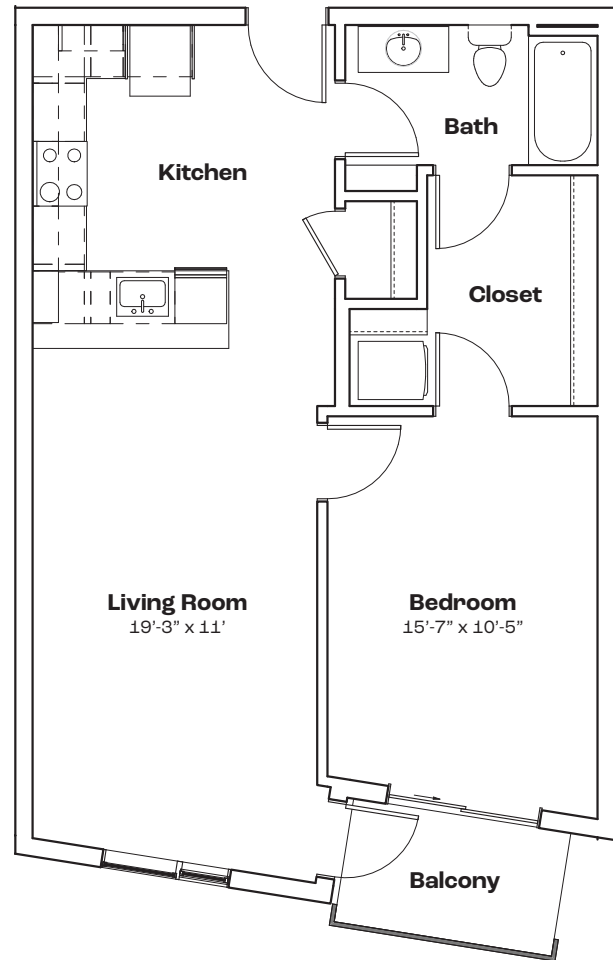

Key

3439 Woodward Ave | info@WoodwardWest.city | 313.771.8700 | WoodwardWest.city

Measurements and square footages are approximate and may vary by unit.

WOODWARD WEST

B6

Features

- 1 Bedroom 1 Bath
- 736 SF
- Stainless Steel Appliances
- Quartz Countertops
- Walk-in Closet
- In-unit Laundry
- Private Balcony
- Keyless Entry

Key

3439 Woodward Ave | info@WoodwardWest.city | 313.771.8700 | WoodwardWest.city

Measurements and square footages are approximate and may vary by unit.

WOODWARD WEST

B7

Features

- 1 Bedroom 1 Bath
- 648 SF
- Stainless Steel Appliances
- Quartz Countertops
- Walk-in Closet
- In-unit Laundry
- Private Balcony
- Keyless Entry