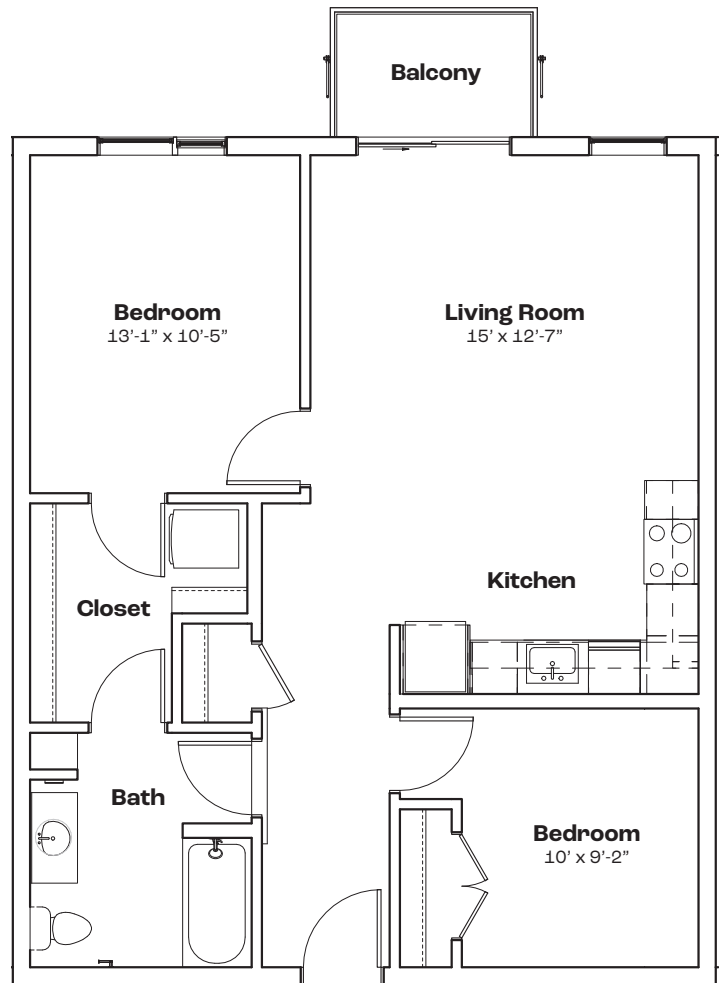

WOODWARD WEST

B5

Features

- 2 Bedroom 1 Bath
- 868 SF
- Stainless Steel Appliances
- Quartz Countertops
- Walk-in Closet
- In-unit Laundry
- Private Balcony
- Keyless Entry

Key

3439 Woodward Ave | info@WoodwardWest.city | 313.771.8700 | WoodwardWest.city

Measurements and square footages are approximate and may vary by unit.