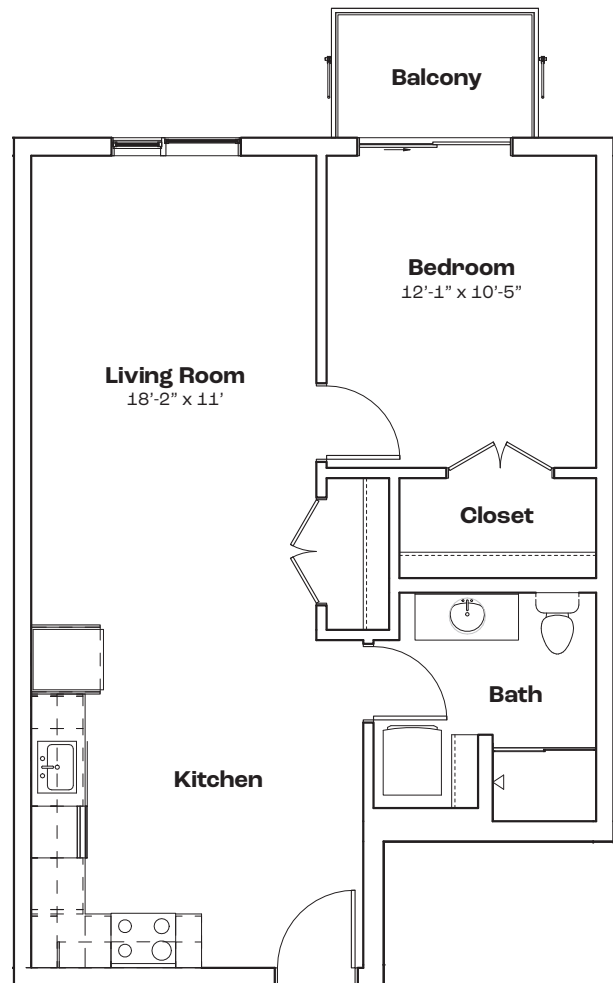

WOODWARD WEST

B3

Features

- 1 Bedroom 1 Bath
- 678 SF
- Stainless Steel Appliances
- Quartz Countertops
- Walk-in Closet
- In-unit Laundry
- Private Balcony
- Keyless Entry

Key

3439 Woodward Ave | info@WoodwardWest.city | 313.771.8700 | WoodwardWest.city

Measurements and square footages are approximate and may vary by unit.