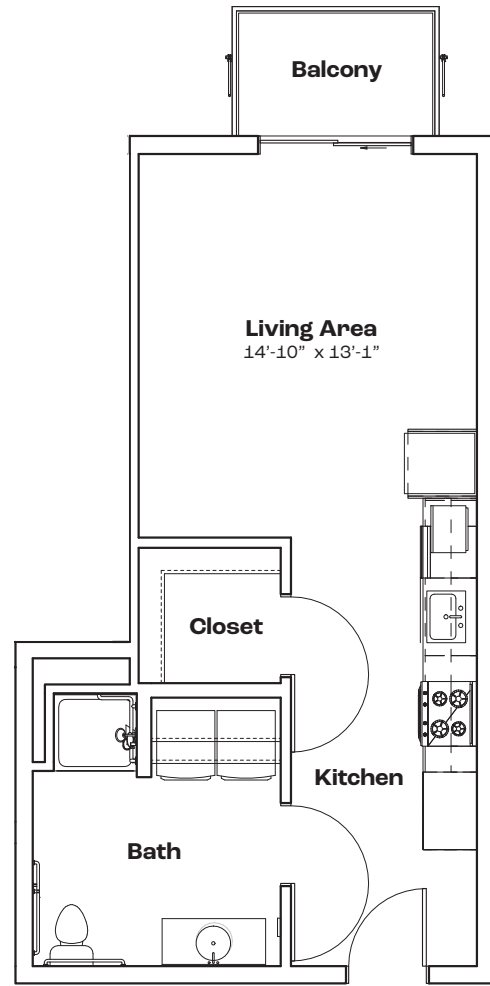

Measurements and square footages are approximate and may vary by unit.

WOODWARD WEST

A2

Features

- Studio with 1 Bath
- 426 SF
- Stainless Steel Appliances
- Quartz Countertops
- Walk-in Closet
- In-unit Laundry
- Private Balcony
- Keyless Entry

Key

3439 Woodward Ave | info@WoodwardWest.city | 313.771.8700 | WoodwardWest.city

Measurements and square footages are approximate and may vary by unit.

WOODWARD WEST

A5 ADA

Features

- Studio with 1 Bath
- 501 SF
- Stainless Steel Appliances
- Quartz Countertops
- Walk-in Closet
- In-unit Laundry
- Private Balcony
- Keyless Entry

Key

3439 Woodward Ave | info@WoodwardWest.city | 313.771.8700 | WoodwardWest.city

Measurements and square footages are approximate and may vary by unit.

WOODWARD WEST

BB

Features

- Junior 1 Bedroom 1 Bath
- 491 SF
- Stainless Steel Appliances
- Quartz Countertops
- In-unit Laundry
- Private Balcony
- Keyless Entry