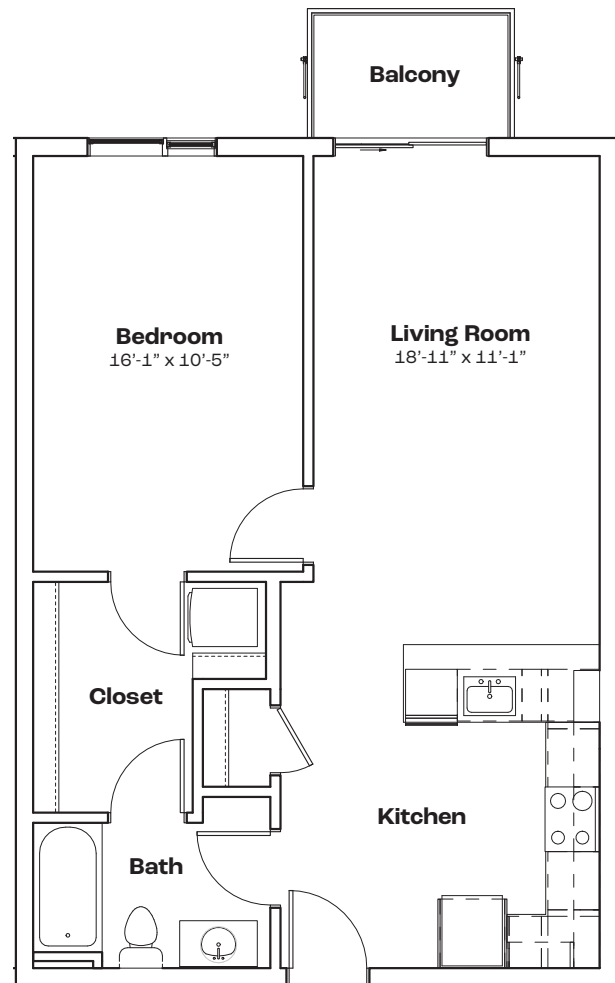

WOODWARD WEST

B4

Features

- 1 Bedroom 1 Bath
- 740 SF
- Stainless Steel Appliances
- Quartz Countertops
- Walk-in Closet
- In-unit Laundry
- Private Balcony
- Keyless Entry

Key

3439 Woodward Ave | info@WoodwardWest.city | 313.771.8700 | WoodwardWest.city

Measurements and square footages are approximate and may vary by unit.