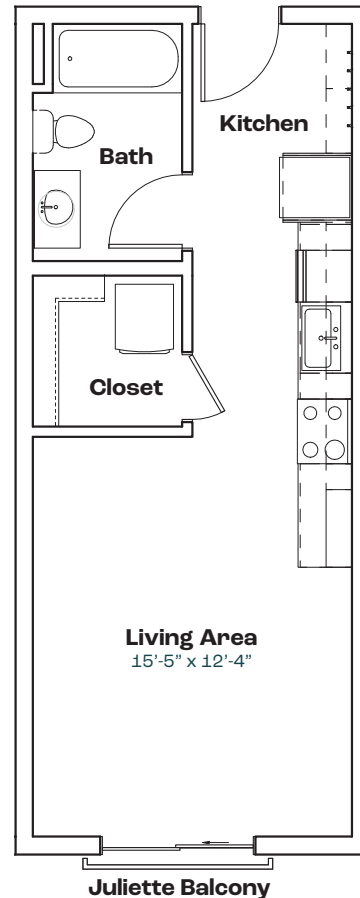

WOODWARD WEST

A1

Features

- Studio with 1 Bath
- 426 SF
- Stainless Steel Appliances
- Quartz Countertops
- Walk-in Closet
- In-unit Laundry
- Juliette Balcony
- Keyless Entry

Key

3439 Woodward Ave | info@WoodwardWest.city | 313.771.8700 | WoodwardWest.city

Measurements and square footages are approximate and may vary by unit.

WOODWARD WEST

A2

Features

- Studio with 1 Bath
- 426 SF
- Stainless Steel Appliances
- Quartz Countertops
- Walk-in Closet
- In-unit Laundry
- Private Balcony
- Keyless Entry