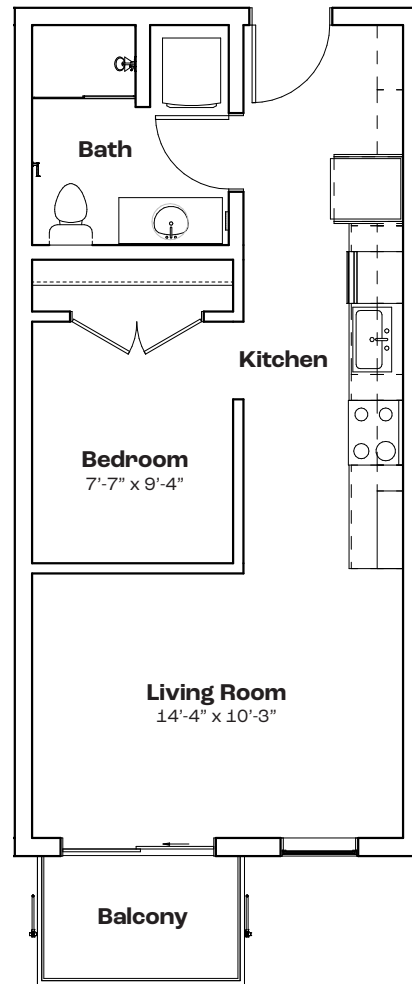

Key

3439 Woodward Ave | info@WoodwardWest.city | 313.771.8700 | WoodwardWest.city

Measurements and square footages are approximate and may vary by unit.

WOODWARD WEST

BB

Features

- Junior 1 Bedroom 1 Bath
- 491 SF
- Stainless Steel Appliances
- Quartz Countertops
- In-unit Laundry
- Private Balcony
- Keyless Entry

Key

3439 Woodward Ave | info@WoodwardWest.city | 313.771.8700 | WoodwardWest.city

Measurements and square footages are approximate and may vary by unit.

WOODWARD WEST

B

Features

- Junior 1 Bedroom 1 Bath
- 491 SF
- Stainless Steel Appliances
- Quartz Countertops
- In-unit Laundry
- Juliette Balcony
- Keyless Entry