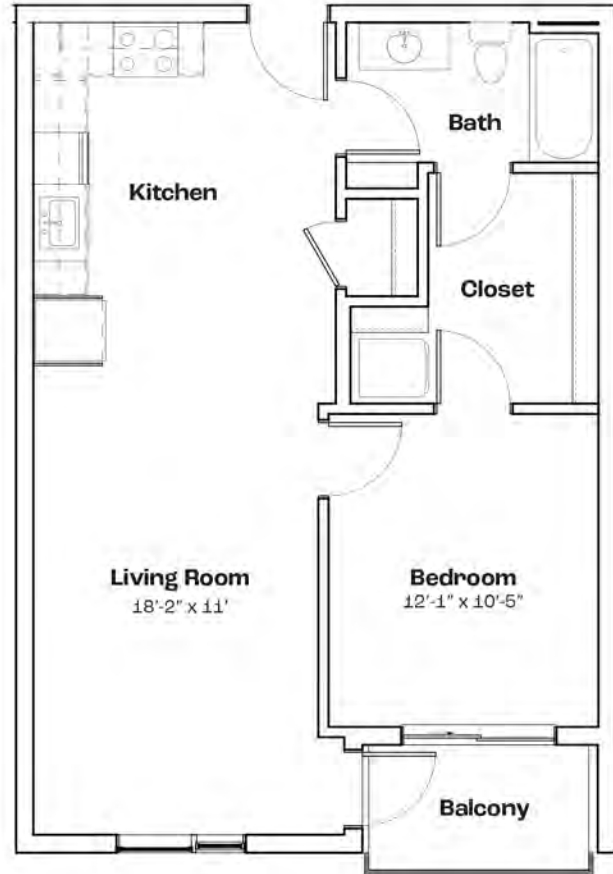

Key

3439 Woodward Ave | info@WoodwardWest.city | 313.771.8700 | WoodwardWest.city

Measurements and square footages are approximate and may vary by unit.

WOODWARD WEST

B1

Features

- 1 Bedroom 1 Bath
- 737 SF
- Stainless Steel Appliances
- Quartz Countertops
- Walk-in Closet
- In-unit Laundry
- Private Balcony
- Keyless Entry

Key

3439 Woodward Ave | info@WoodwardWest.city | 313.771.8700 | WoodwardWest.city

Measurements and square footages are approximate and may vary by unit.

B2

Features

- 1 Bedroom 1 Bath
- 699 SF
- Stainless Steel Appliances
- Quartz Countertops
- Walk-in Closet
- In-unit Laundry
- Private Balcony
- Keyless Entry

Key

3439 Woodward Ave | info@WoodwardWest.city | 313.771.8700 | WoodwardWest.city

WOODWARD WEST

B3

Features

- 1 Bedroom 1 Bath
- 678 SF
- Stainless Steel Appliances
- Quartz Countertops
- Walk-in Closet
- In-unit Laundry
- Private Balcony
- Keyless Entry