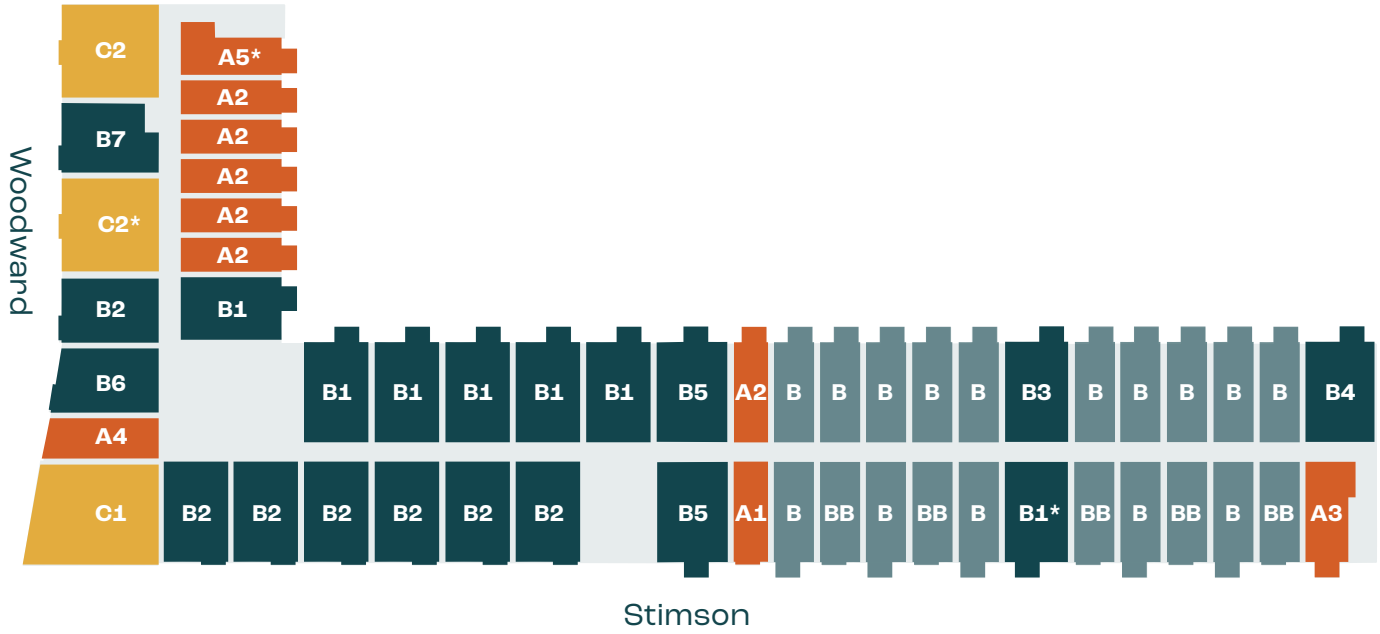

WOODWARD WEST

Studios

- A1
- A2
- A3
- A4
- A5
- *A5 ADA

Jr 1 Bedroom

- B
- BB

1 Bedroom

- B1
- *B1 ADA
- B2
- B3
- B4
- B5
- B6
- B7

2 Bedroom

- C1
- C2
- *C2 ADA

3439 Woodward Ave | info@WoodwardWest.city | 313.771.8700 | WoodwardWest.city

Measurements and square footages are approximate and may vary by unit.