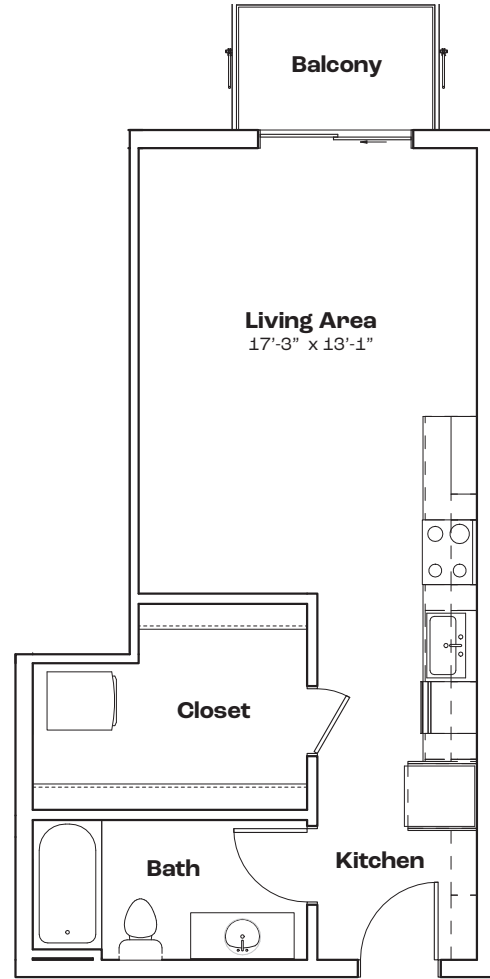

WOODWARD WEST

A5

Features

- Studio with 1 Bath
- 505 SF
- Stainless Steel Appliances
- Quartz Countertops
- Walk-in Closet
- In-unit Laundry
- Private Balcony
- Keyless Entry

Key

3439 Woodward Ave | info@WoodwardWest.city | 313.771.8700 | WoodwardWest.city

Measurements and square footages are approximate and may vary by unit.