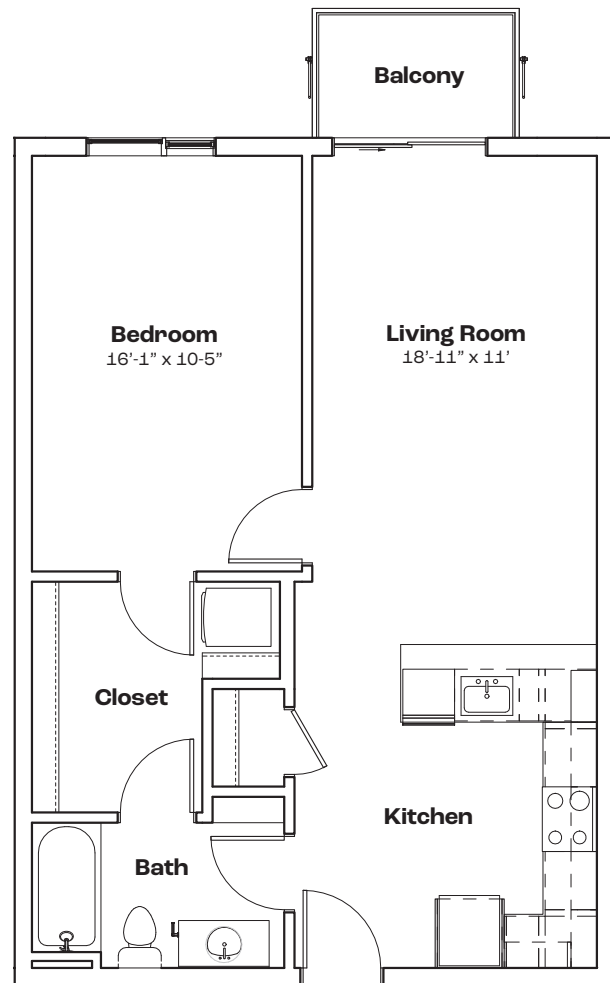

Key

3439 Woodward Ave | info@WoodwardWest.city | 313.771.8700 | WoodwardWest.city

Measurements and square footages are approximate and may vary by unit.

WOODWARD WEST

B1

Features

- 1 Bedroom 1 Bath
- 737 SF
- Stainless Steel Appliances
- Quartz Countertops
- Walk-in Closet
- In-unit Laundry
- Private Balcony
- Keyless Entry

Key

3439 Woodward Ave | info@WoodwardWest.city | 313.771.8700 | WoodwardWest.city

Measurements and square footages are approximate and may vary by unit.

B2

Features

- 1 Bedroom 1 Bath
- 699 SF
- Stainless Steel Appliances
- Quartz Countertops
- Walk-in Closet
- In-unit Laundry
- Private Balcony
- Keyless Entry