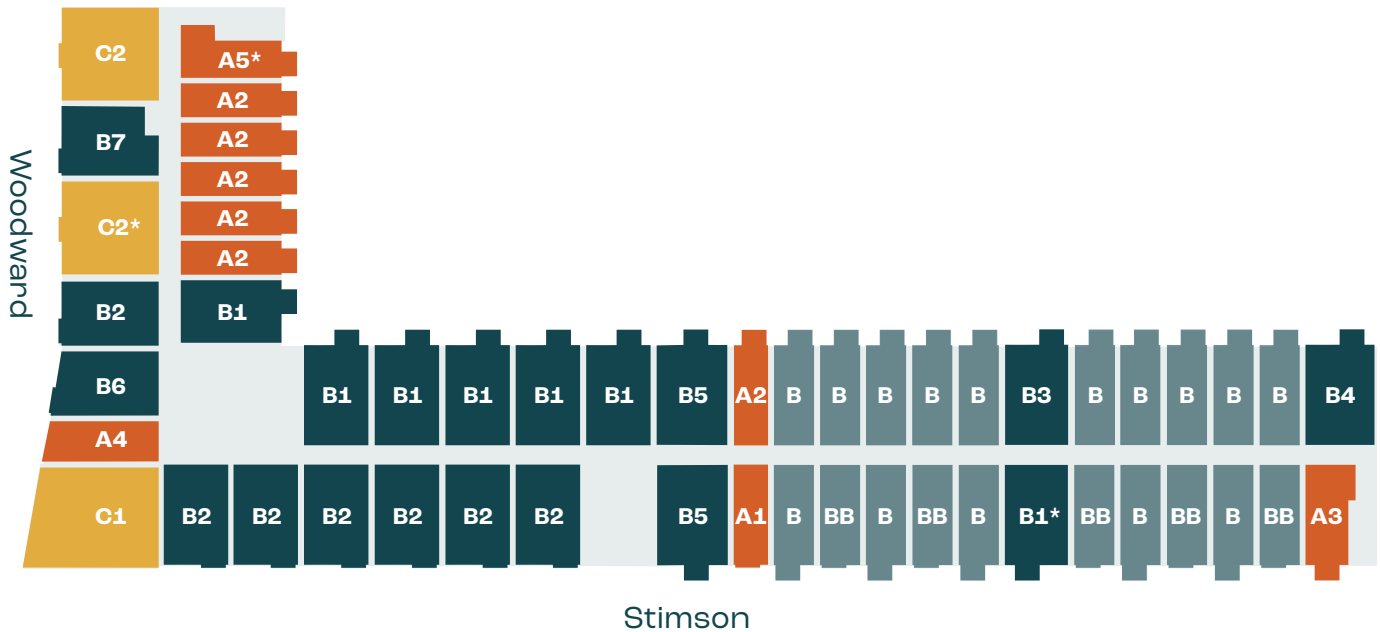

WOODWARD WEST

Studios

- A1
- A2
- A3
- A4
- A5
- *A5 ADA

Jr 1 Bedroom

- B
- BB

1 Bedroom

- B1
- *B1 ADA
- B2
- B3
- B4
- B5
- B6
- B7

2 Bedroom

- C1
- C2
- *C2 ADA

3439 Woodward Ave | info@WoodwardWest.city | 313.771.8700 | WoodwardWest.city

Measurements and square footages are approximate and may vary by unit.