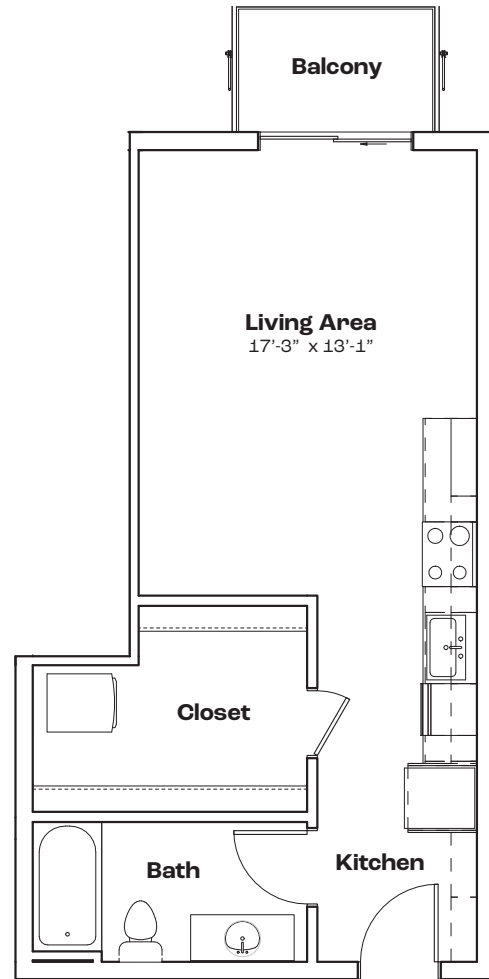

WOODWARD WEST

A5

Features

- Studio with 1 Bath
- 505 SF
- Stainless Steel Appliances
- Quartz Countertops
- Walk-in Closet
- In-unit Laundry
- Private Balcony
- Keyless Entry

Key

3439 Woodward Ave | info@WoodwardWest.city | 313.771.8700 | WoodwardWest.city

Measurements and square footages
are approximate and may vary by unit.