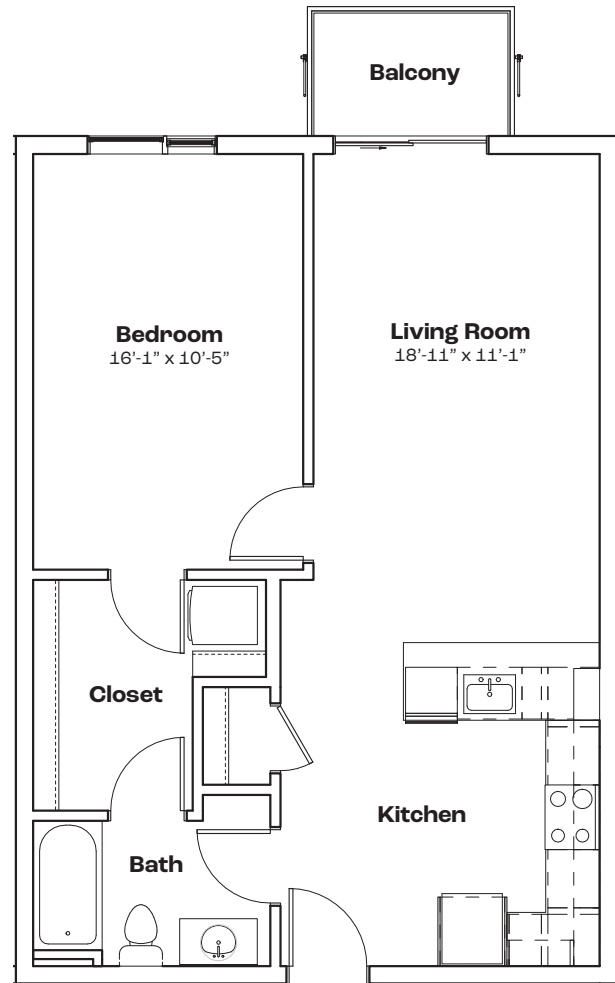

WOODWARD WEST

B4

Features

- 1 Bedroom 1 Bath
- 740 SF
- Stainless Steel Appliances
- Quartz Countertops
- Walk-in Closet
- In-unit Laundry
- Private Balcony
- Keyless Entry

Key

3439 Woodward Ave | info@WoodwardWest.city | 313.771.8700 | WoodwardWest.city

Measurements and square footages are approximate and may vary by unit.