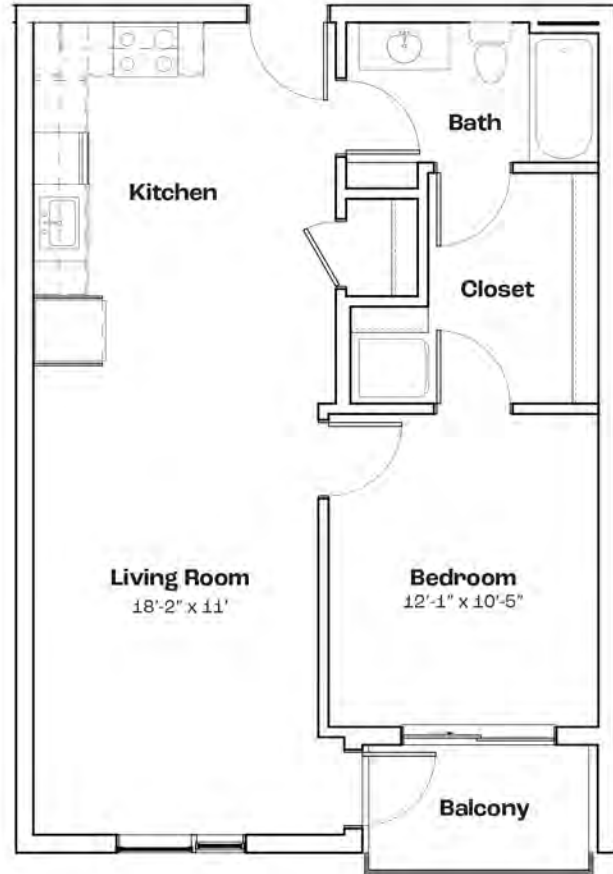

Key

3439 Woodward Ave | info@WoodwardWest.city | 313.771.8700 | WoodwardWest.city

Measurements and square footages are approximate and may vary by unit.

WOODWARD WEST

B1

Features

- 1 Bedroom 1 Bath
- 737 SF
- Stainless Steel Appliances
- Quartz Countertops
- Walk-in Closet
- In-unit Laundry
- Private Balcony
- Keyless Entry

Key

3439 Woodward Ave | info@WoodwardWest.city | 313.771.8700 | WoodwardWest.city

Measurements and square footages
are approximate and may vary by unit.

B2

Features

- 1 Bedroom 1 Bath
- 699 SF
- Stainless Steel Appliances
- Quartz Countertops
- Walk-in Closet
- In-unit Laundry
- Private Balcony
- Keyless Entry

Key

3439 Woodward Ave | info@WoodwardWest.city | 313.771.8700 | WoodwardWest.city

WOODWARD WEST

B3

Features

- 1 Bedroom 1 Bath
- 678 SF
- Stainless Steel Appliances
- Quartz Countertops
- Walk-in Closet
- In-unit Laundry
- Private Balcony
- Keyless Entry