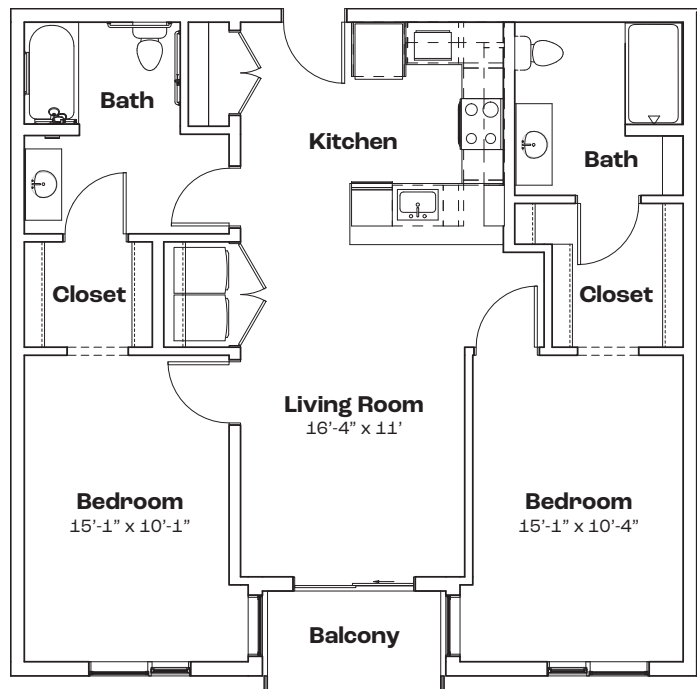

Key

3439 Woodward Ave | info@WoodwardWest.city | 313.771.8700 | WoodwardWest.city

Measurements and square footages are approximate and may vary by unit.

WOODWARD WEST

C2 ADA

Features

- 2 Bedroom 2 Bath
- 1,043 SF
- Stainless Steel Appliances
- Quartz Countertops
- Walk-in Closets
- In-unit Laundry
- Private Balcony
- Keyless Entry