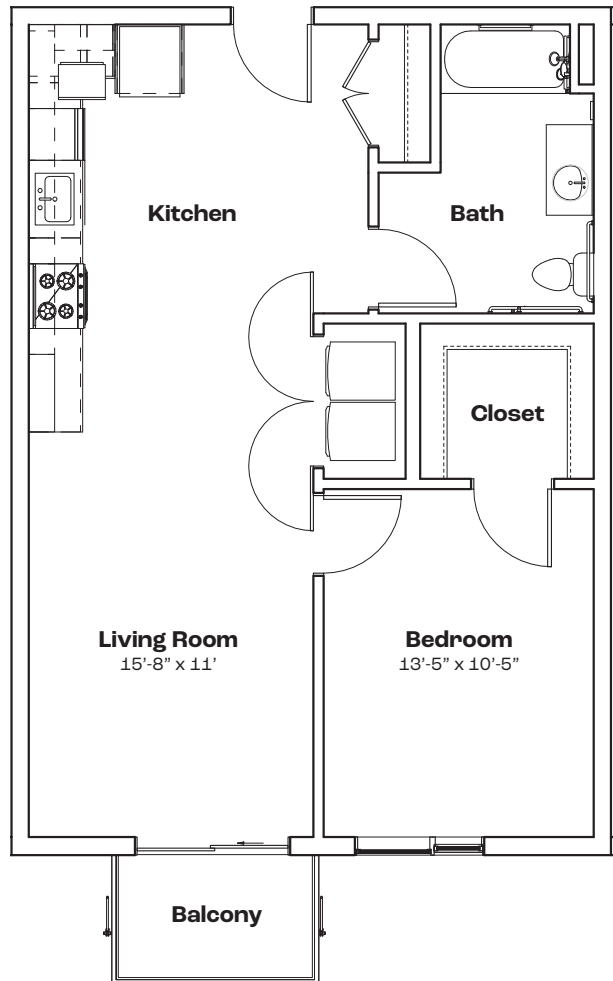

WOODWARD WEST

B1 ADA

Features

- 1 Bedroom 1 Bath
- 737 SF
- Stainless Steel Appliances
- Quartz Countertops
- Walk-in Closet
- In-unit Laundry
- Private Balcony
- Keyless Entry

Key

3439 Woodward Ave | info@WoodwardWest.city | 313.771.8700 | WoodwardWest.city

Measurements and square footages
are approximate and may vary by unit.