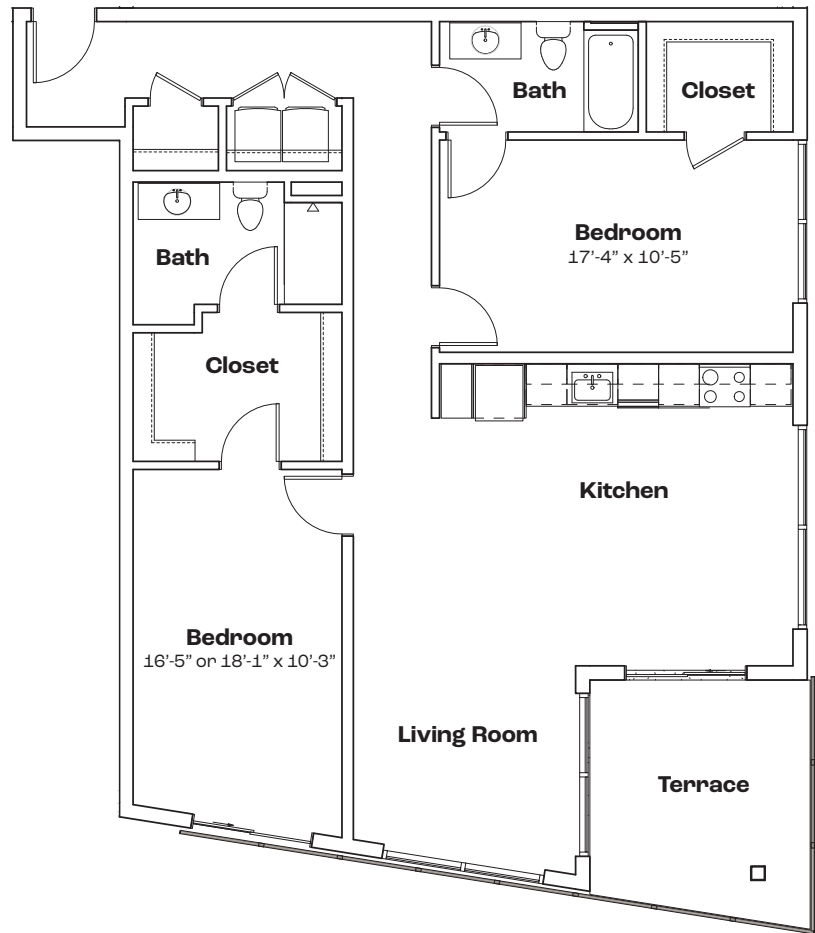

WOODWARD WEST

C1

Features

- 2 Bedroom 2 Bath
- 1,312 SF
- Stainless Steel Appliances
- Quartz Countertops
- Walk-in Closets
- In-unit Laundry
- Private Balcony
- Keyless Entry

Key

3439 Woodward Ave | info@WoodwardWest.city | 313.771.8700 | WoodwardWest.city

Measurements and square footages
are approximate and may vary by unit.