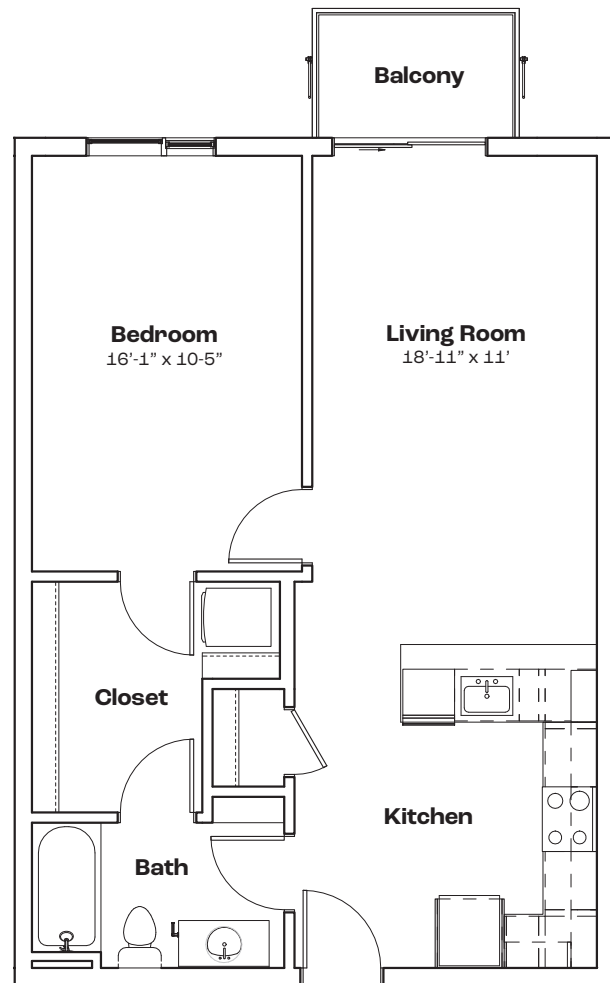

Key

3439 Woodward Ave | info@WoodwardWest.city | 313.771.8700 | WoodwardWest.city

Measurements and square footages are approximate and may vary by unit.

WOODWARD WEST

B1

Features

- 1 Bedroom 1 Bath
- 737 SF
- Stainless Steel Appliances
- Quartz Countertops
- Walk-in Closet
- In-unit Laundry
- Private Balcony
- Keyless Entry

Key

3439 Woodward Ave | info@WoodwardWest.city | 313.771.8700 | WoodwardWest.city

Measurements and square footages
are approximate and may vary by unit.

B2

Features

- 1 Bedroom 1 Bath
- 699 SF
- Stainless Steel Appliances
- Quartz Countertops
- Walk-in Closet
- In-unit Laundry
- Private Balcony
- Keyless Entry