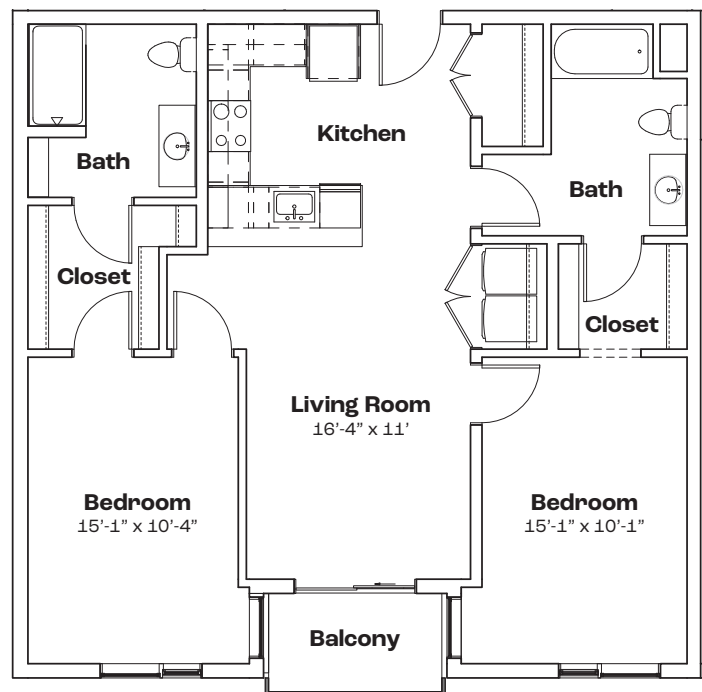

Key

3439 Woodward Ave | info@WoodwardWest.city | 313.771.8700 | WoodwardWest.city

Measurements and square footages
are approximate and may vary by unit.

WOODWARD WEST

C2

Features

- 2 Bedroom 2 Bath
- 1,043 SF
- Stainless Steel Appliances
- Quartz Countertops
- Walk-in Closets
- In-unit Laundry
- Private Balcony
- Keyless Entry