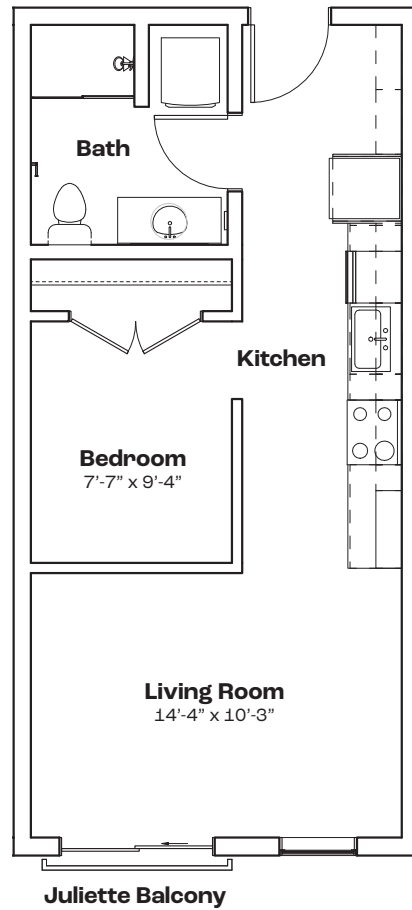

Key

3439 Woodward Ave | info@WoodwardWest.city | 313.771.8700 | WoodwardWest.city

Measurements and square footages are approximate and may vary by unit.

WOODWARD WEST

B

Features

- Studio with Den 1 Bath
- 491 SF
- Stainless Steel Appliances
- Quartz Countertops
- In-unit Laundry
- Juliette Balcony
- Keyless Entry

Key

3439 Woodward Ave | info@WoodwardWest.city | 313.771.8700 | WoodwardWest.city

Measurements and square footages are approximate and may vary by unit.

WOODWARD WEST

B1

Features

- 1 Bedroom 1 Bath
- 737 SF
- Stainless Steel Appliances
- Quartz Countertops
- Walk-in Closet
- In-unit Laundry
- Private Balcony
- Keyless Entry