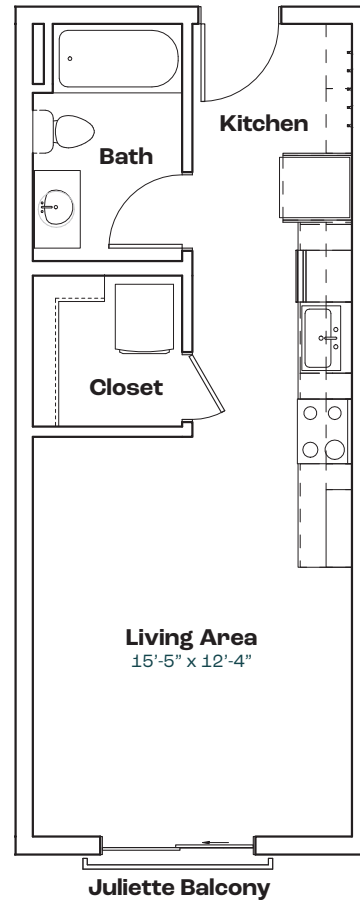

WOODWARD WEST

A1

Features

- Studio with 1 Bath
- 426 SF
- Stainless Steel Appliances
- Quartz Countertops
- Walk-in Closet
- In-unit Laundry
- Juliette Balcony
- Keyless Entry

Key

3439 Woodward Ave | info@WoodwardWest.city | 313.771.8700 | WoodwardWest.city

Measurements and square footages are approximate and may vary by unit.

WOODWARD WEST

A2

Features

- Studio with 1 Bath
- 426 SF
- Stainless Steel Appliances
- Quartz Countertops
- Walk-in Closet
- In-unit Laundry
- Private Balcony
- Keyless Entry