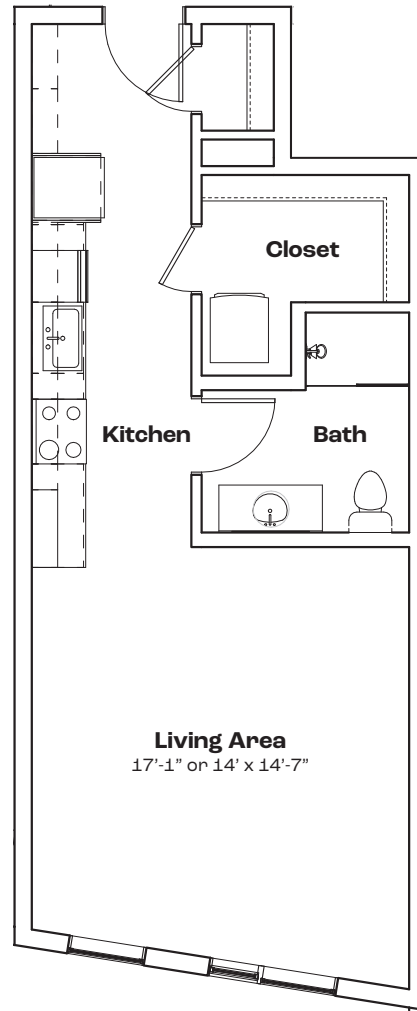

Measurements and square footages are approximate and may vary by unit.

WOODWARD WEST

A2

Features

- Studio with 1 Bath
- 426 SF
- Stainless Steel Appliances
- Quartz Countertops
- Walk-in Closet
- In-unit Laundry
- Private Balcony
- Keyless Entry

Key

3439 Woodward Ave | info@WoodwardWest.city | 313.771.8700 | WoodwardWest.city

Measurements and square footages are approximate and may vary by unit.

WOODWARD WEST

A4

Features

- Studio with 1 Bath
- 518 SF
- Stainless Steel Appliances
- Quartz Countertops
- Walk-in Closet
- In-unit Laundry
- Keyless Entry

Key

3439 Woodward Ave | info@WoodwardWest.city | 313.771.8700 | WoodwardWest.city

Measurements and square footages are approximate and may vary by unit.

WOODWARD WEST

A5

Features

- Studio with 1 Bath
- 505 SF
- Stainless Steel Appliances
- Quartz Countertops
- Walk-in Closet
- In-unit Laundry
- Private Balcony
- Keyless Entry