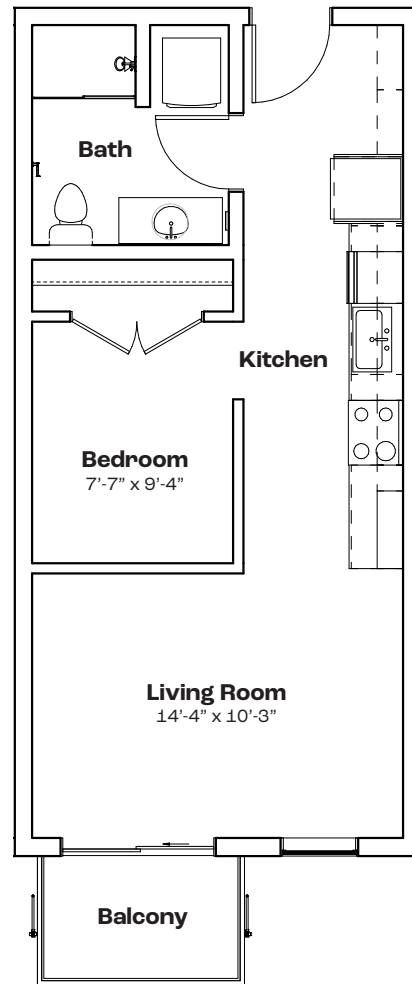

Key

3439 Woodward Ave | info@WoodwardWest.city | 313.771.8700 | WoodwardWest.city

Measurements and square footages
are approximate and may vary by unit.

WOODWARD WEST

BB

Features

- Studio with Den 1 Bath
- 491 SF
- Stainless Steel Appliances
- Quartz Countertops
- In-unit Laundry
- Private Balcony
- Keyless Entry

Key

3439 Woodward Ave | info@WoodwardWest.city | 313.771.8700 | WoodwardWest.city

Measurements and square footages are approximate and may vary by unit.

WOODWARD WEST

B

Features

- Studio with Den 1 Bath
- 491 SF
- Stainless Steel Appliances
- Quartz Countertops
- In-unit Laundry
- Juliette Balcony
- Keyless Entry