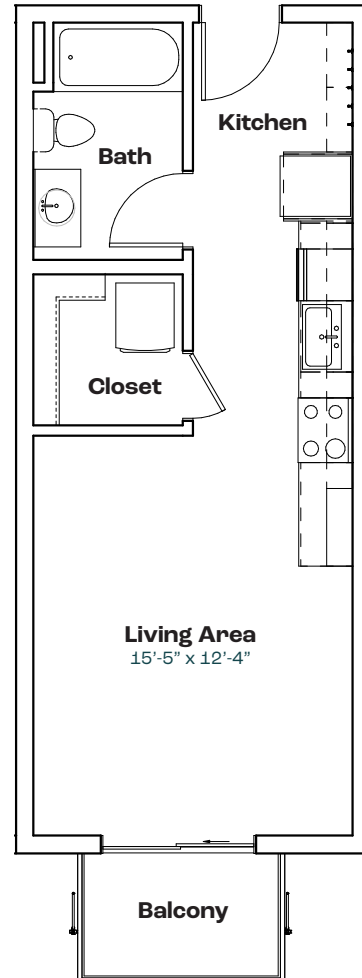

Measurements and square footages are approximate and may vary by unit.

WOODWARD WEST

A2

Features

- Studio with 1 Bath
- 426 SF
- Stainless Steel Appliances
- Quartz Countertops
- Walk-in Closet
- In-unit Laundry
- Private Balcony
- Keyless Entry

Key

3439 Woodward Ave | info@WoodwardWest.city | 313.771.8700 | WoodwardWest.city

Measurements and square footages are approximate and may vary by unit.

WOODWARD WEST

A3

Features

- Studio with 1 Bath
- 450 SF
- Stainless Steel Appliances
- Quartz Countertops
- Walk-in Closet
- In-unit Laundry
- Private Balcony
- Keyless Entry