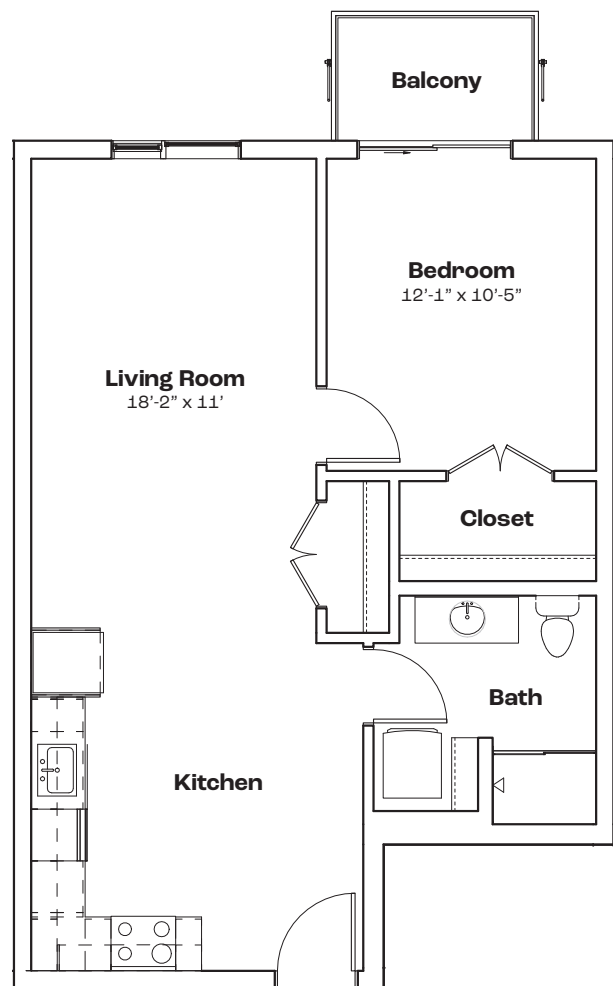

WOODWARD WEST

B3

Features

- 1 Bedroom 1 Bath
- 678 SF
- Stainless Steel Appliances
- Quartz Countertops
- Walk-in Closet
- In-unit Laundry
- Private Balcony
- Keyless Entry

Key

3439 Woodward Ave | info@WoodwardWest.city | 313.771.8700 | WoodwardWest.city

Measurements and square footages are approximate and may vary by unit.