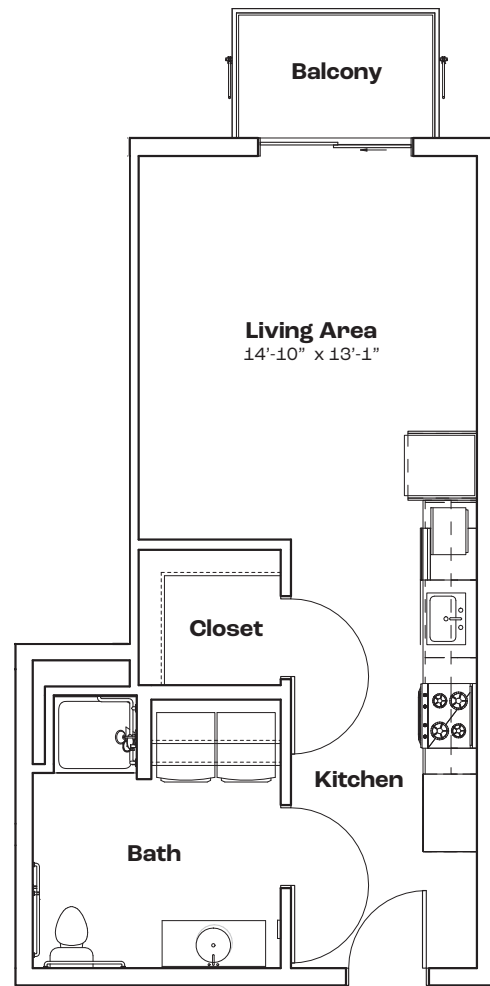

Measurements and square footages are approximate and may vary by unit.

WOODWARD WEST

A2

Features

- Studio with 1 Bath
- 426 SF
- Stainless Steel Appliances
- Quartz Countertops
- Walk-in Closet
- In-unit Laundry
- Private Balcony
- Keyless Entry

Key

3439 Woodward Ave | info@WoodwardWest.city | 313.771.8700 | WoodwardWest.city

Measurements and square footages
are approximate and may vary by unit.

WOODWARD WEST

A5 ADA

Features

- Studio with 1 Bath
- 501 SF
- Stainless Steel Appliances
- Quartz Countertops
- Walk-in Closet
- In-unit Laundry
- Private Balcony
- Keyless Entry

Key

3439 Woodward Ave | info@WoodwardWest.city | 313.771.8700 | WoodwardWest.city

Measurements and square footages
are approximate and may vary by unit.

WOODWARD WEST

BB

Features

- Studio with Den 1 Bath
- 491 SF
- Stainless Steel Appliances
- Quartz Countertops
- In-unit Laundry
- Private Balcony
- Keyless Entry