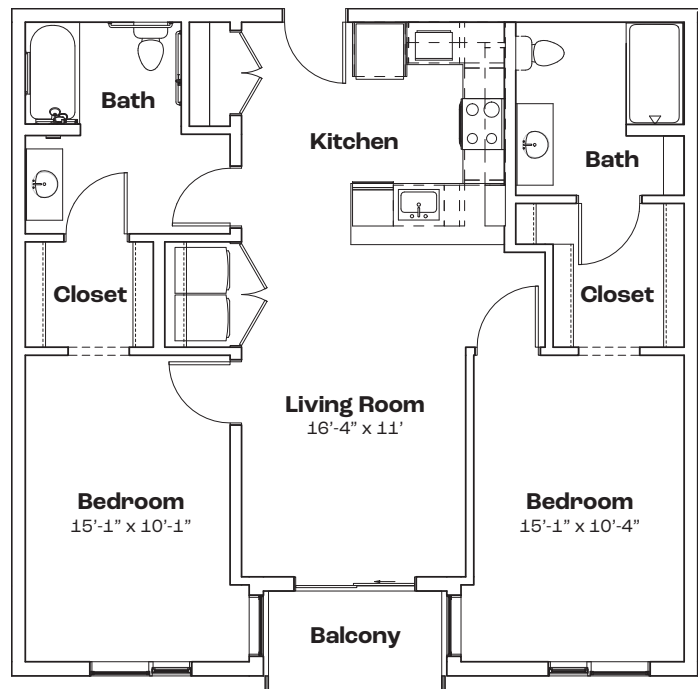

WOODWARD WEST

C2 ADA

Features

- 2 Bedroom 2 Bath
- 1,043 SF
- Stainless Steel Appliances
- Quartz Countertops
- Walk-in Closets
- In-unit Laundry
- Private Balcony
- Keyless Entry