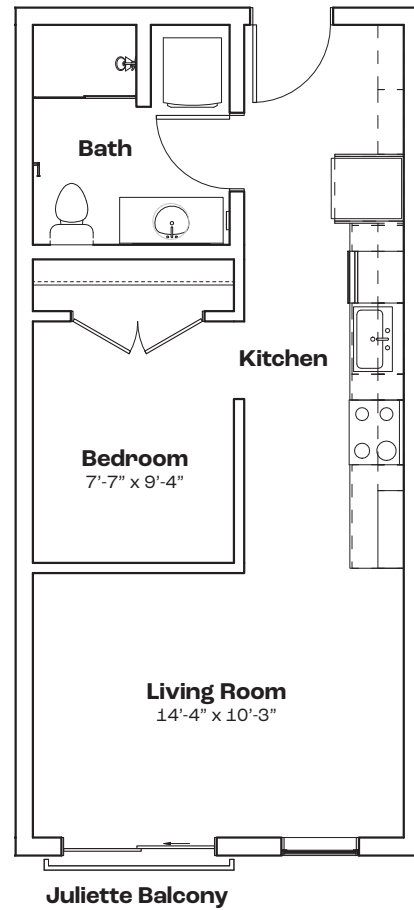

WOODWARD WEST

BB

Features

- Junior 1 Bedroom 1 Bath
- 491 SF
- Stainless Steel Appliances
- Quartz Countertops
- In-unit Laundry
- Juliette Balcony
- Keyless Entry

Key

3439 Woodward Ave | info@WoodwardWest.city | 313.771.8700 | WoodwardWest.city

Measurements and square footages are approximate and may vary by unit.