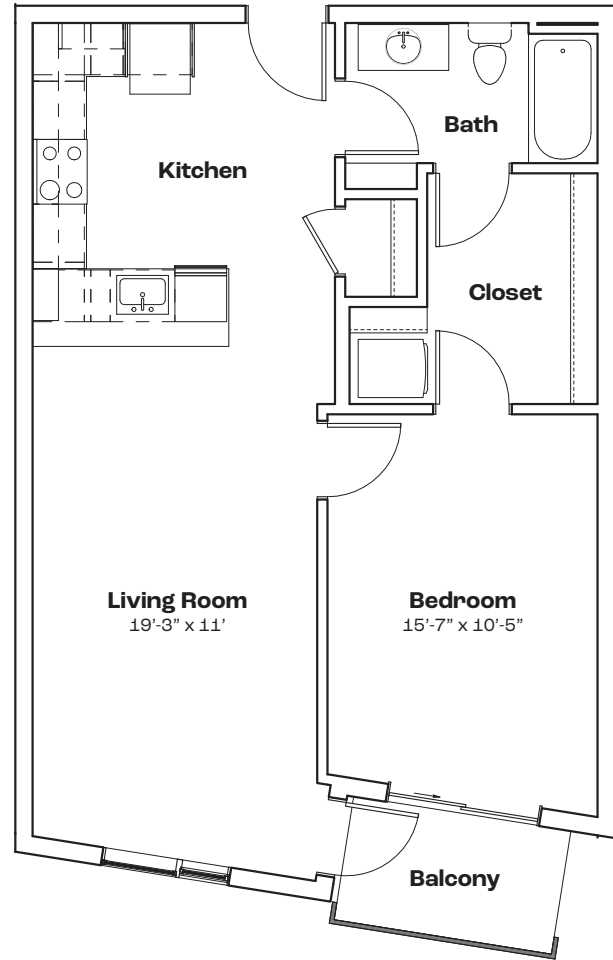

WOODWARD WEST

B6

Features

- 1 Bedroom 1 Bath
- 736 SF
- Stainless Steel Appliances
- Quartz Countertops
- Walk-in Closet
- In-unit Laundry
- Private Balcony
- Keyless Entry