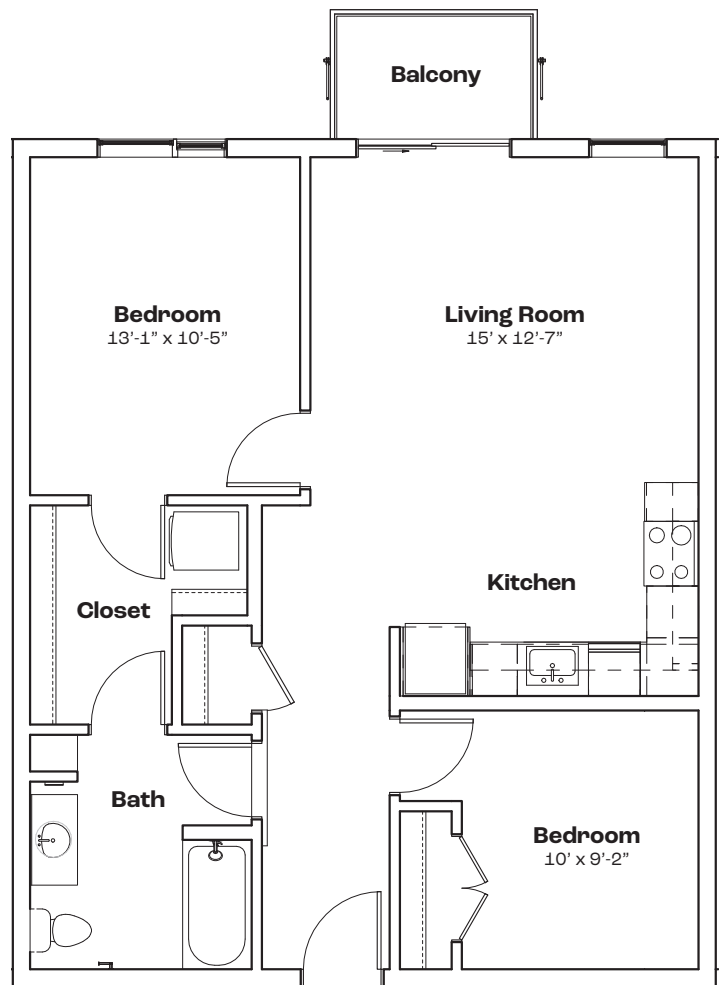

WOODWARD WEST

B5

Features

- 2 Bedroom 1 Bath
- 868 SF
- Stainless Steel Appliances
- Quartz Countertops
- Walk-in Closet
- In-unit Laundry
- Private Balcony
- Keyless Entry

Key

3439 Woodward Ave | info@WoodwardWest.city | 313.771.8700 | WoodwardWest.city

Measurements and square footages are approximate and may vary by unit.