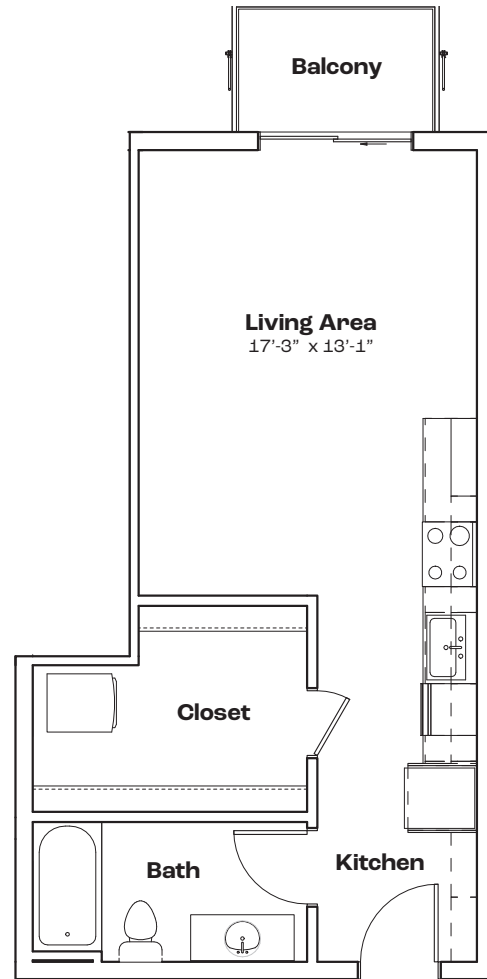

WOODWARD WEST

A5

Features

- Studio with 1 Bath
- 505 SF
- Stainless Steel Appliances
- Quartz Countertops
- Walk-in Closet
- In-unit Laundry
- Private Balcony
- Keyless Entry

Key

3439 Woodward Ave | info@WoodwardWest.city | 313.771.8700 | WoodwardWest.city

Measurements and square footages are approximate and may vary by unit.