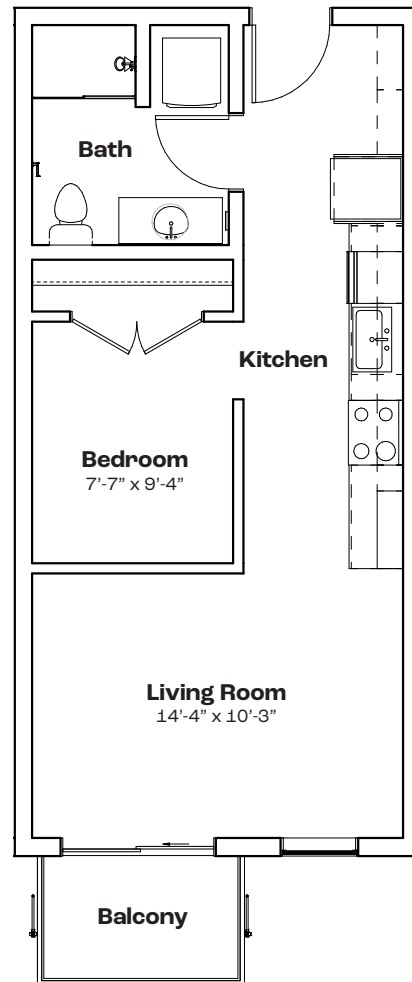

WOODWARD WEST

B

Features

- Junior 1 Bedroom 1 Bath
- 491 SF
- Stainless Steel Appliances
- Quartz Countertops
- In-unit Laundry
- Private Balcony
- Keyless Entry

Key

3439 Woodward Ave | info@WoodwardWest.city | 313.771.8700 | WoodwardWest.city

Measurements and square footages are approximate and may vary by unit.