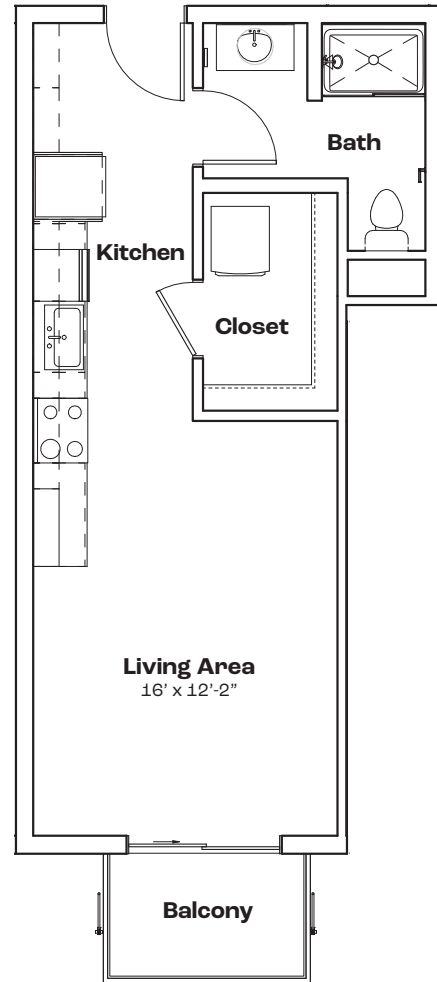

WOODWARD WEST

A3

Features

- Studio with 1 Bath
- 450 SF
- Stainless Steel Appliances
- Quartz Countertops
- Walk-in Closet
- In-unit Laundry
- Private Balcony
- Keyless Entry

Key

3439 Woodward Ave | info@WoodwardWest.city | 313.771.8700 | WoodwardWest.city

Measurements and square footages are approximate and may vary by unit.