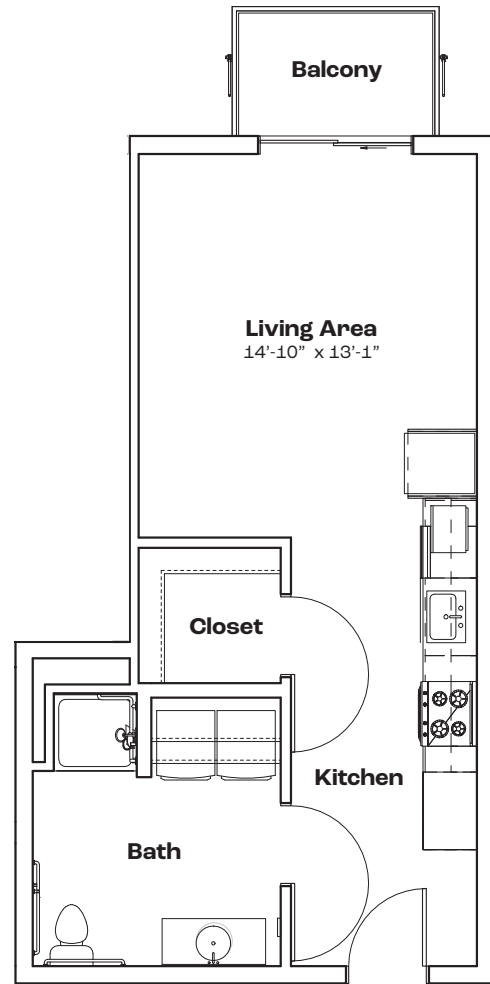

WOODWARD WEST

A5 ADA

Features

- Studio with 1 Bath
- 501 SF
- Stainless Steel Appliances
- Quartz Countertops
- Walk-in Closet
- In-unit Laundry
- Private Balcony
- Keyless Entry

Key

3439 Woodward Ave | info@WoodwardWest.city | 313.771.8700 | WoodwardWest.city

Measurements and square footages
are approximate and may vary by unit.