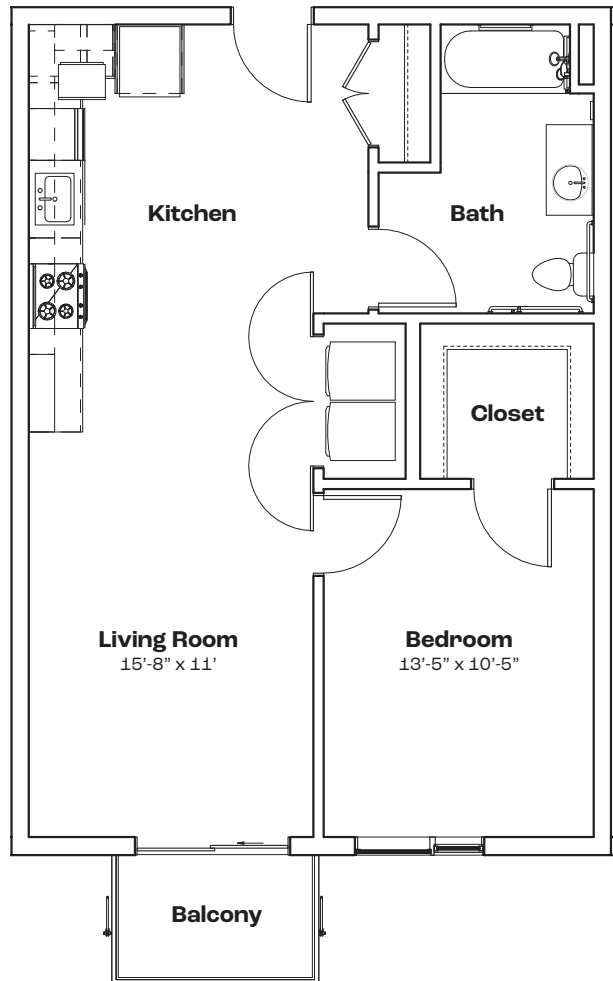

WOODWARD WEST

B1 ADA

Features

- 1 Bedroom 1 Bath
- 737 SF
- Stainless Steel Appliances
- Quartz Countertops
- Walk-in Closet
- In-unit Laundry
- Private Balcony
- Keyless Entry

Key

3439 Woodward Ave | info@WoodwardWest.city | 313.771.8700 | WoodwardWest.city

Measurements and square footages are approximate and may vary by unit.