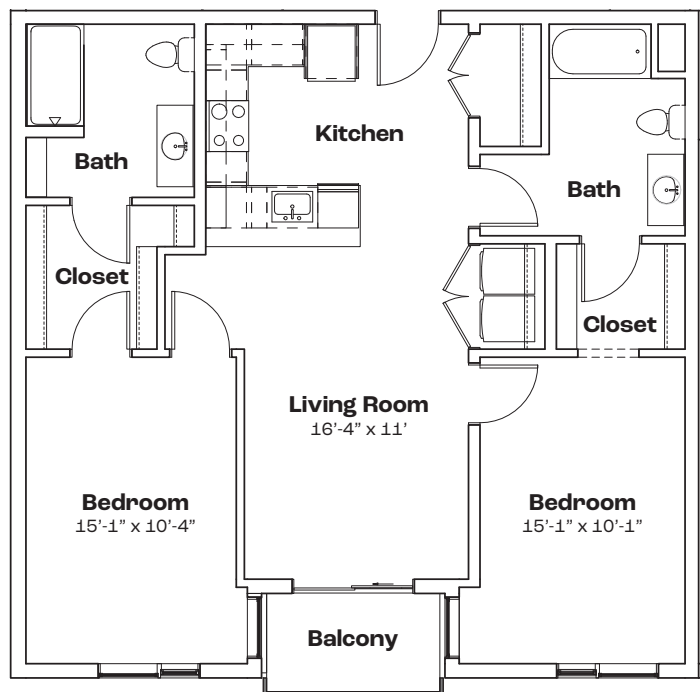

WOODWARD WEST

C2

Features

- 2 Bedroom 2 Bath
- 1,043 SF
- Stainless Steel Appliances
- Quartz Countertops
- Walk-in Closets
- In-unit Laundry
- Private Balcony
- Keyless Entry