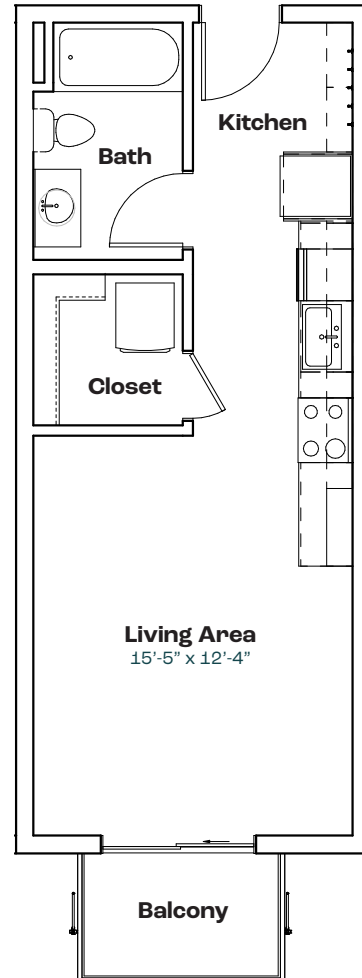

WOODWARD WEST

A2

Features

- Studio with 1 Bath
- 426 SF
- Stainless Steel Appliances
- Quartz Countertops
- Walk-in Closet
- In-unit Laundry
- Private Balcony
- Keyless Entry

Key

3439 Woodward Ave | info@WoodwardWest.city | 313.771.8700 | WoodwardWest.city

Measurements and square footages are approximate and may vary by unit.