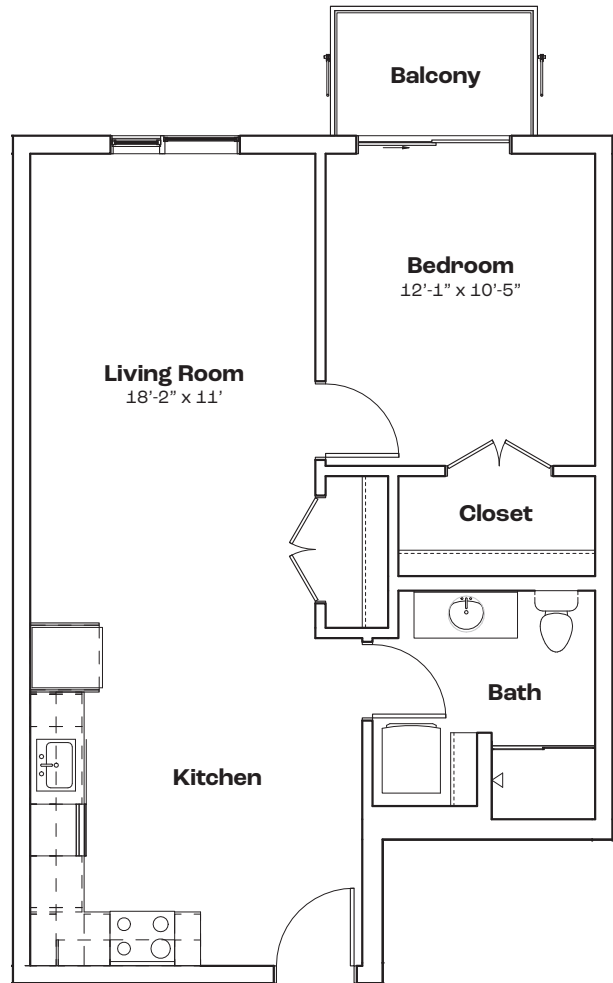

WOODWARD WEST

B3

Features

- 1 Bedroom 1 Bath
- 678 SF
- Stainless Steel Appliances
- Quartz Countertops
- Walk-in Closet
- In-unit Laundry
- Private Balcony
- Keyless Entry

Key

3439 Woodward Ave | info@WoodwardWest.city | 313.771.8700 | WoodwardWest.city

Measurements and square footages are approximate and may vary by unit.