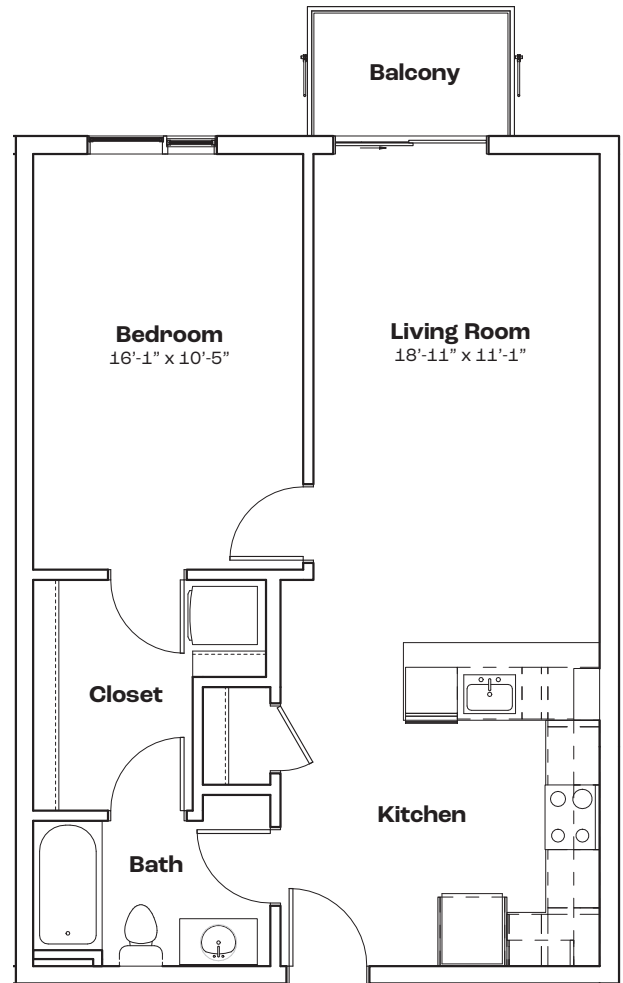

WOODWARD WEST

B4

Features

- 1 Bedroom 1 Bath
- 740 SF
- Stainless Steel Appliances
- Quartz Countertops
- Walk-in Closet
- In-unit Laundry
- Private Balcony
- Keyless Entry

Key

3439 Woodward Ave | info@WoodwardWest.city | 313.771.8700 | WoodwardWest.city

Measurements and square footages are approximate and may vary by unit.