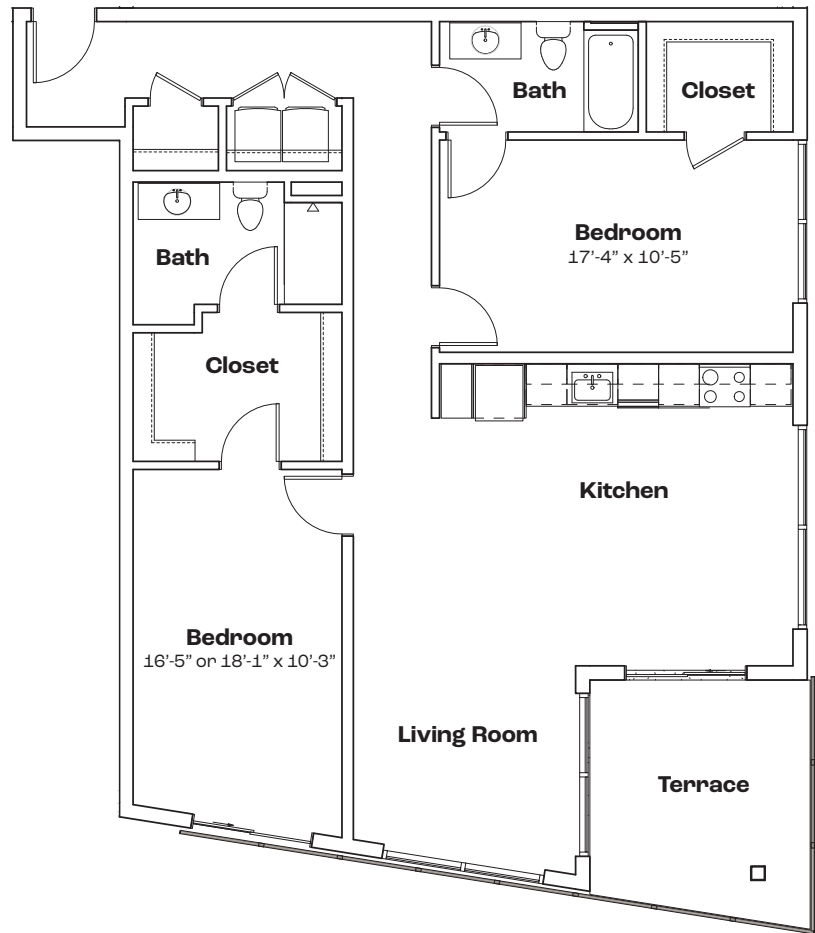

WOODWARD WEST

C1

Features

- 2 Bedroom 2 Bath
- 1,312 SF
- Stainless Steel Appliances
- Quartz Countertops
- Walk-in Closets
- In-unit Laundry
- Private Balcony
- Keyless Entry

Key

3439 Woodward Ave | info@WoodwardWest.city | 313.771.8700 | WoodwardWest.city

Measurements and square footages are approximate and may vary by unit.