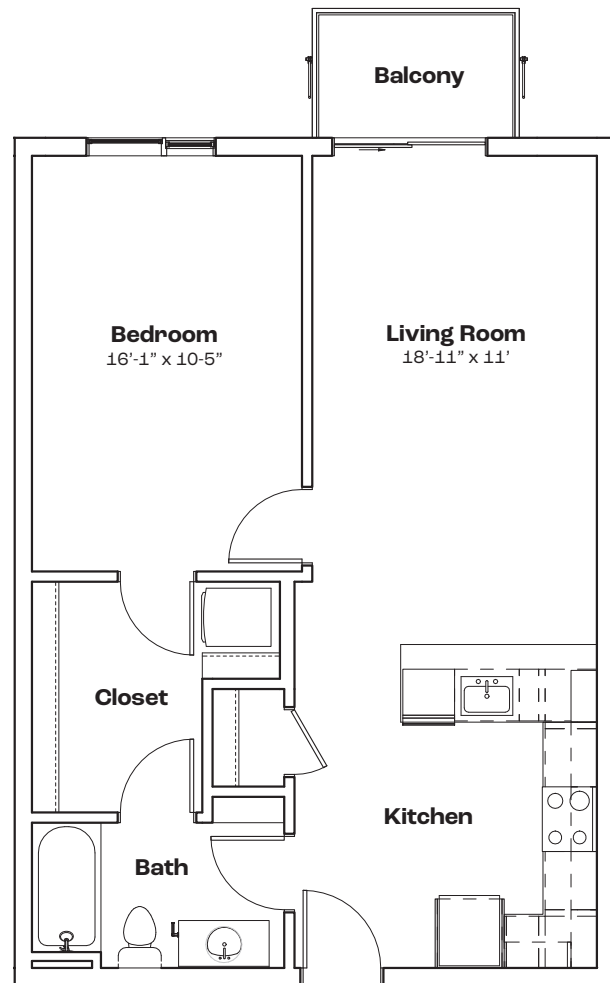

WOODWARD WEST

B1

Features

- 1 Bedroom 1 Bath
- 737 SF
- Stainless Steel Appliances
- Quartz Countertops
- Walk-in Closet
- In-unit Laundry
- Private Balcony
- Keyless Entry

Key

3439 Woodward Ave | info@WoodwardWest.city | 313.771.8700 | WoodwardWest.city

Measurements and square footages are approximate and may vary by unit.