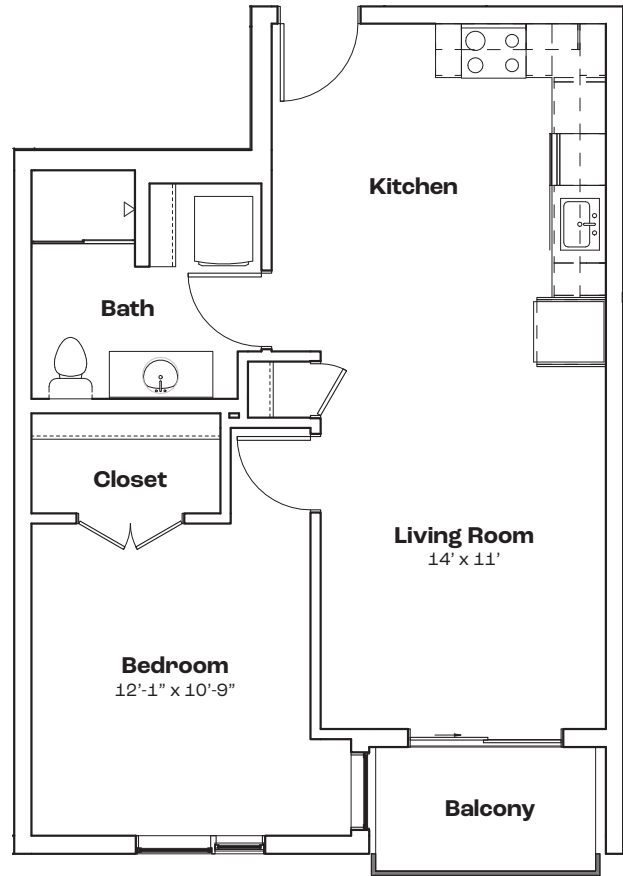

WOODWARD WEST

B7

Features

- 1 Bedroom 1 Bath
- 648 SF
- Stainless Steel Appliances
- Quartz Countertops
- Walk-in Closet
- In-unit Laundry
- Private Balcony
- Keyless Entry