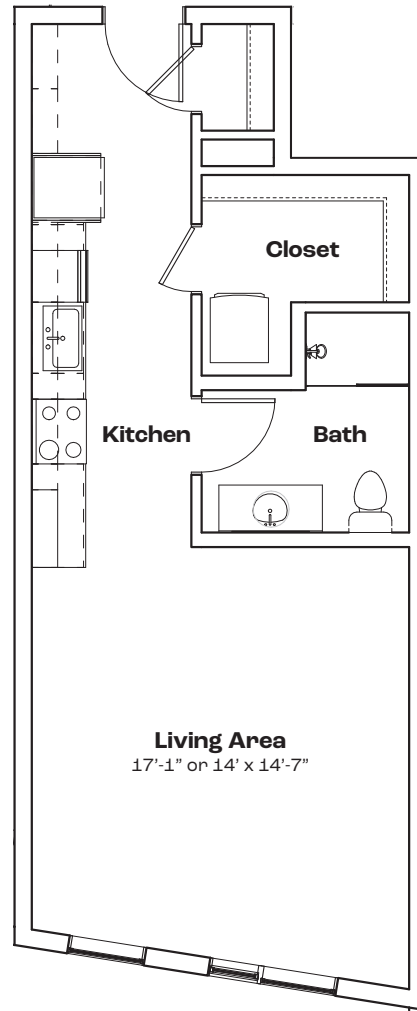

WOODWARD WEST

A4

Features

- Studio with 1 Bath
- 518 SF
- Stainless Steel Appliances
- Quartz Countertops
- Walk-in Closet
- In-unit Laundry
- Keyless Entry

Key

3439 Woodward Ave | info@WoodwardWest.city | 313.771.8700 | WoodwardWest.city

Measurements and square footages are approximate and may vary by unit.