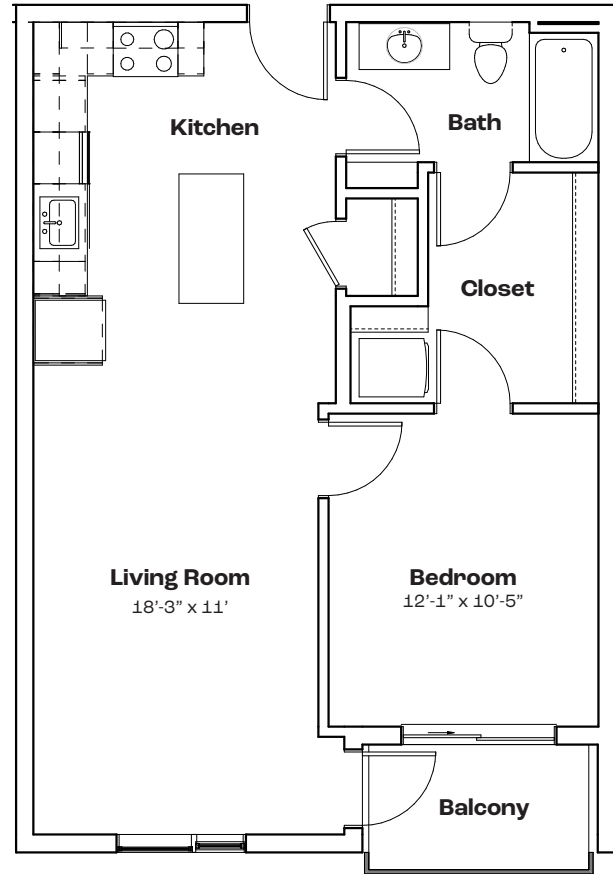

WOODWARD WEST

B2

Features

- 1 Bedroom 1 Bath
- 699 SF
- Stainless Steel Appliances
- Quartz Countertops
- Walk-in Closet
- In-unit Laundry
- Private Balcony
- Keyless Entry

Key

3439 Woodward Ave | info@WoodwardWest.city | 313.771.8700 | WoodwardWest.city

Measurements and square footages are approximate and may vary by unit.