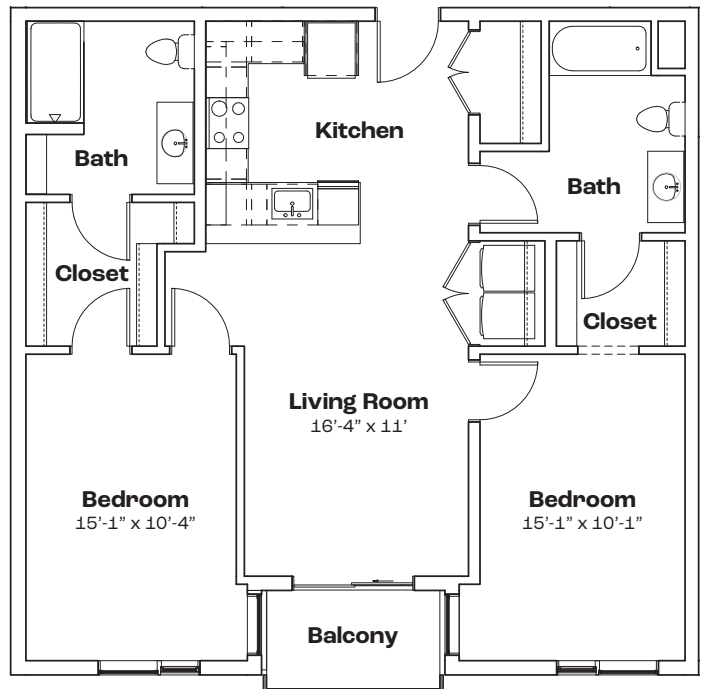

Key

3439 Woodward Ave | info@WoodwardWest.city | 313.771.8700 | WoodwardWest.city

Measurements and square footages are approximate and may vary by unit.

WOODWARD WEST

C2

Features

- 2 Bedroom 2 Bath
- 1,043 SF
- Stainless Steel Appliances
- Quartz Countertops
- Walk-in Closets
- In-unit Laundry
- Private Balcony
- Keyless Entry