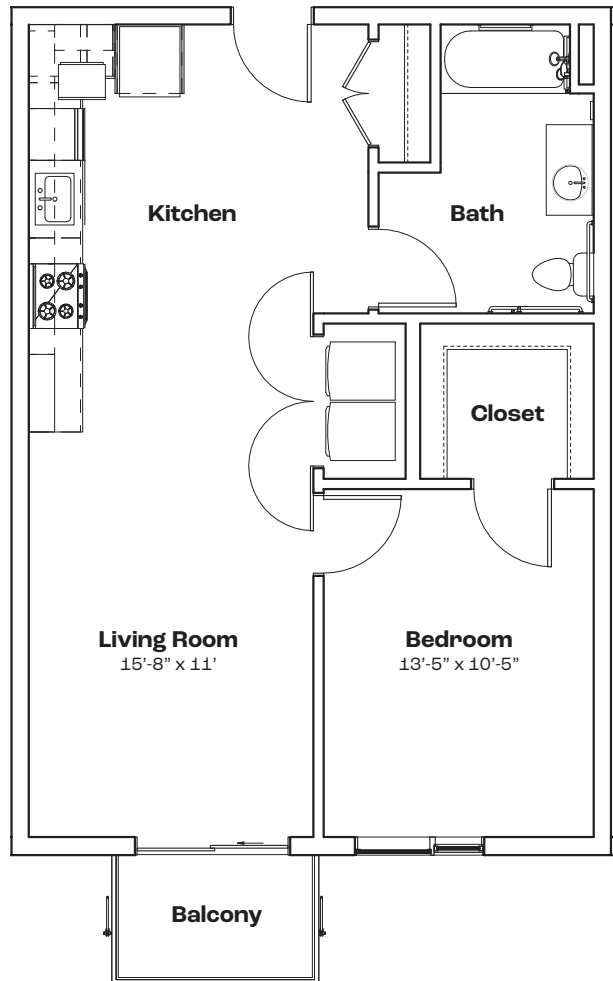

WOODWARD WEST

B1 ADA

Features

- 1 Bedroom 1 Bath
- 737 SF
- Stainless Steel Appliances
- Quartz Countertops
- Walk-in Closet
- In-unit Laundry
- Private Balcony
- Keyless Entry

Key

3439 Woodward Ave | info@WoodwardWest.city | 313.771.8700 | WoodwardWest.city

Measurements and square footages
are approximate and may vary by unit.