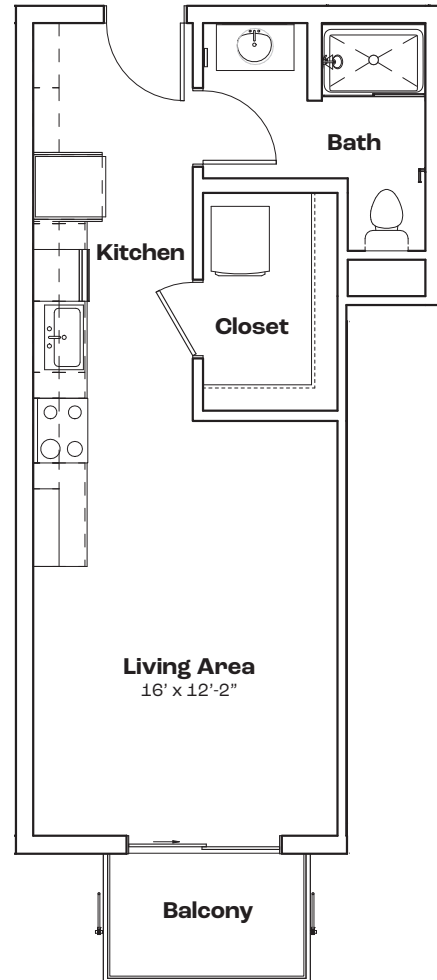

WOODWARD WEST

A3

Features

- Studio with 1 Bath
- 450 SF
- Stainless Steel Appliances
- Quartz Countertops
- Walk-in Closet
- In-unit Laundry
- Private Balcony
- Keyless Entry

Key

3439 Woodward Ave | info@WoodwardWest.city | 313.771.8700 | WoodwardWest.city

Measurements and square footages are approximate and may vary by unit.