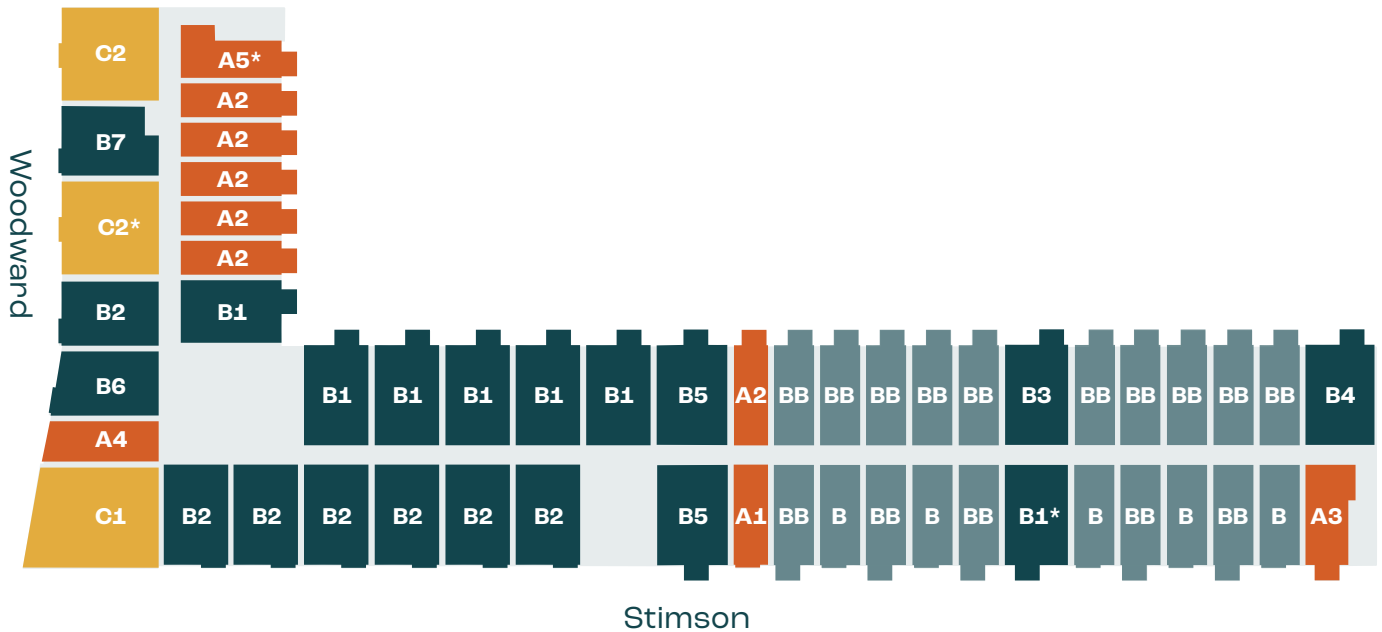

WOODWARD WEST

Studios

- A1
- A2
- A3
- A4
- A5
- *A5 ADA

Jr 1 Bedroom

- B
- BB

1 Bedroom

- B1
- *B1 ADA
- B2
- B3
- B4
- B5
- B6
- B7

2 Bedroom

- C1
- C2
- *C2 ADA

3439 Woodward Ave | info@WoodwardWest.city | 313.771.8700 | WoodwardWest.city

Measurements and square footages are approximate and may vary by unit.