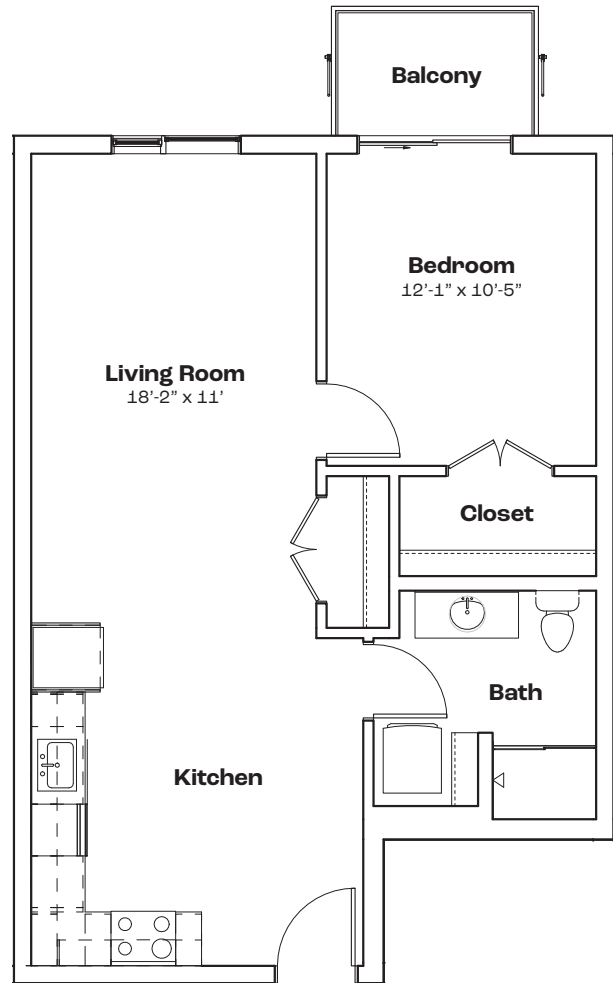

WOODWARD WEST

B3

Features

- 1 Bedroom 1 Bath
- 678 SF
- Stainless Steel Appliances
- Quartz Countertops
- Walk-in Closet
- In-unit Laundry
- Private Balcony
- Keyless Entry

Key

3439 Woodward Ave | info@WoodwardWest.city | 313.771.8700 | WoodwardWest.city

Measurements and square footages are approximate and may vary by unit.