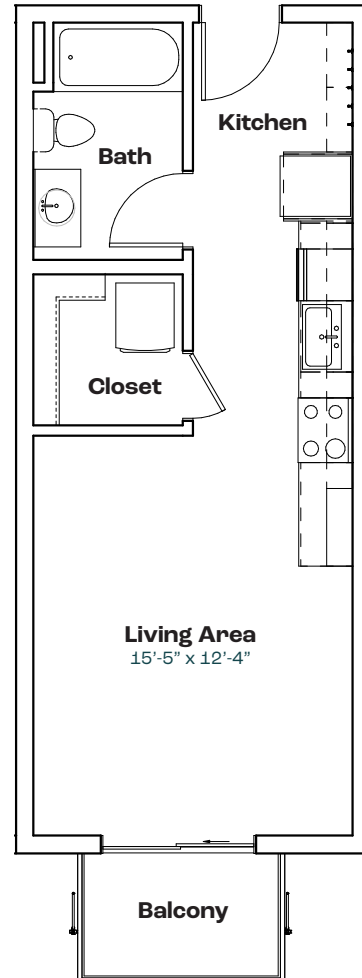

Measurements and square footages
are approximate and may vary by unit.

WOODWARD WEST

A2

Features

- Studio with 1 Bath
- 426 SF
- Stainless Steel Appliances
- Quartz Countertops
- Walk-in Closet
- In-unit Laundry
- Private Balcony
- Keyless Entry

Key

3439 Woodward Ave | info@WoodwardWest.city | 313.771.8700 | WoodwardWest.city

Measurements and square footages are approximate and may vary by unit.

WOODWARD WEST

A3

Features

- Studio with 1 Bath
- 450 SF
- Stainless Steel Appliances
- Quartz Countertops
- Walk-in Closet
- In-unit Laundry
- Private Balcony
- Keyless Entry