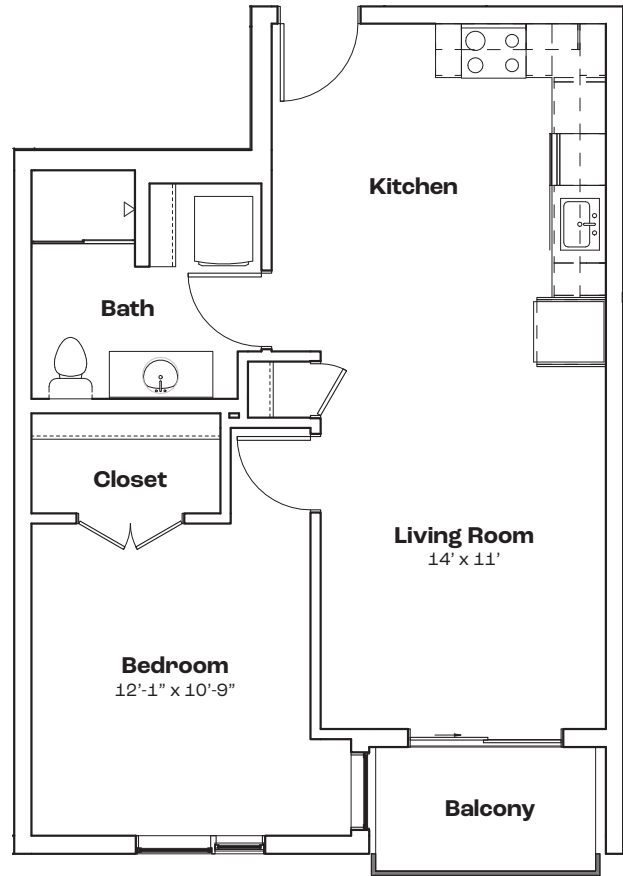

Key

3439 Woodward Ave | info@WoodwardWest.city | 313.771.8700 | WoodwardWest.city

Measurements and square footages are approximate and may vary by unit.

WOODWARD WEST

B7

Features

- 1 Bedroom 1 Bath
- 648 SF
- Stainless Steel Appliances
- Quartz Countertops
- Walk-in Closet
- In-unit Laundry
- Private Balcony
- Keyless Entry

Key

3439 Woodward Ave | info@WoodwardWest.city | 313.771.8700 | WoodwardWest.city

Measurements and square footages are approximate and may vary by unit.

WOODWARD WEST

B1 ADA

Features

- 1 Bedroom 1 Bath
- 737 SF
- Stainless Steel Appliances
- Quartz Countertops
- Walk-in Closet
- In-unit Laundry
- Private Balcony
- Keyless Entry