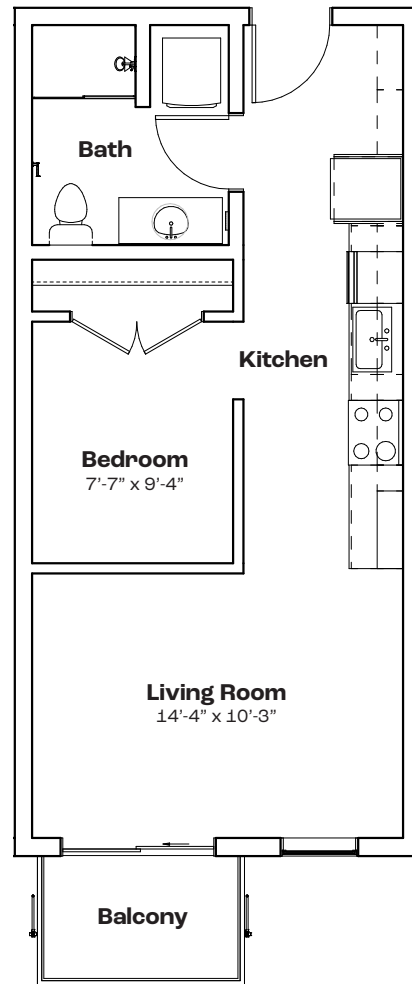

Key

3439 Woodward Ave | info@WoodwardWest.city | 313.771.8700 | WoodwardWest.city

Measurements and square footages
are approximate and may vary by unit.

WOODWARD WEST

B

Features

- Junior 1 Bedroom 1 Bath
- 491 SF
- Stainless Steel Appliances
- Quartz Countertops
- In-unit Laundry
- Juliette Balcony
- Keyless Entry

Key

3439 Woodward Ave | info@WoodwardWest.city | 313.771.8700 | WoodwardWest.city

Measurements and square footages are approximate and may vary by unit.

WOODWARD WEST

BB

Features

- Junior 1 Bedroom 1 Bath
- 491 SF
- Stainless Steel Appliances
- Quartz Countertops
- In-unit Laundry
- Private Balcony
- Keyless Entry

Key

3439 Woodward Ave | info@WoodwardWest.city | 313.771.8700 | WoodwardWest.city

Measurements and square footages are approximate and may vary by unit.

WOODWARD WEST

B1

Features

- 1 Bedroom 1 Bath
- 737 SF
- Stainless Steel Appliances
- Quartz Countertops
- Walk-in Closet
- In-unit Laundry
- Private Balcony
- Keyless Entry