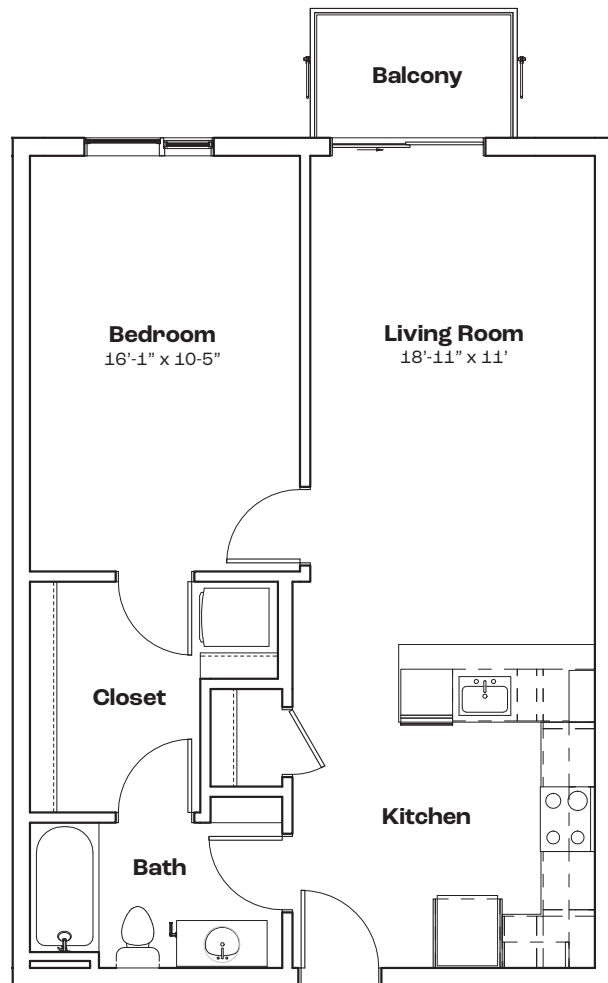

Key

3439 Woodward Ave | info@WoodwardWest.city | 313.771.8700 | WoodwardWest.city

Measurements and square footages are approximate and may vary by unit.

WOODWARD WEST

B1

Features

- 1 Bedroom 1 Bath
- 737 SF
- Stainless Steel Appliances
- Quartz Countertops
- Walk-in Closet
- In-unit Laundry
- Private Balcony
- Keyless Entry

Key

3439 Woodward Ave | info@WoodwardWest.city | 313.771.8700 | WoodwardWest.city

Measurements and square footages are approximate and may vary by unit.

WOODWARD WEST

B2

Features

- 1 Bedroom 1 Bath
- 699 SF
- Stainless Steel Appliances
- Quartz Countertops
- Walk-in Closet
- In-unit Laundry
- Private Balcony
- Keyless Entry