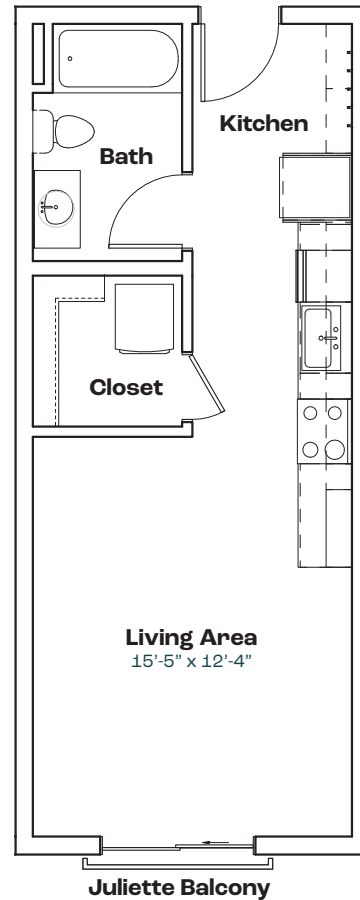

WOODWARD WEST

A1

Features

- Studio with 1 Bath
- 426 SF
- Stainless Steel Appliances
- Quartz Countertops
- Walk-in Closet
- In-unit Laundry
- Juliette Balcony
- Keyless Entry

Key

3439 Woodward Ave | info@WoodwardWest.city | 313.771.8700 | WoodwardWest.city

Measurements and square footages
are approximate and may vary by unit.

WOODWARD WEST

A2

Features

- Studio with 1 Bath
- 426 SF
- Stainless Steel Appliances
- Quartz Countertops
- Walk-in Closet
- In-unit Laundry
- Private Balcony
- Keyless Entry