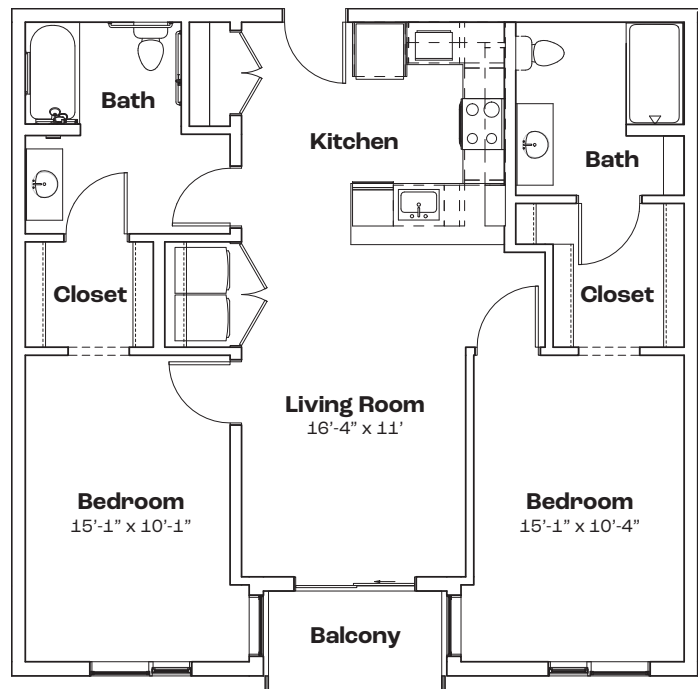

Key

3439 Woodward Ave | info@WoodwardWest.city | 313.771.8700 | WoodwardWest.city

Measurements and square footages are approximate and may vary by unit.

WOODWARD WEST

C2 ADA

Features

- 2 Bedroom 2 Bath
- 1,043 SF
- Stainless Steel Appliances
- Quartz Countertops
- Walk-in Closets
- In-unit Laundry
- Private Balcony
- Keyless Entry