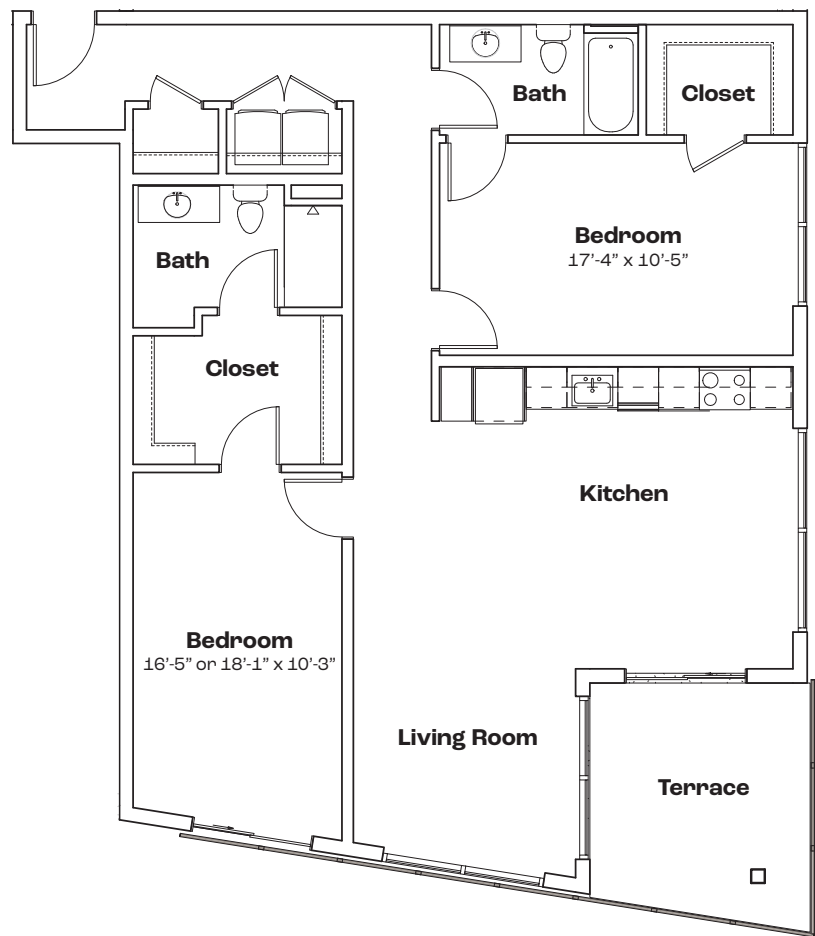

WOODWARD WEST

C1

Features

- 2 Bedroom 2 Bath
- 1,312 SF
- Stainless Steel Appliances
- Quartz Countertops
- Walk-in Closets
- In-unit Laundry
- Private Balcony
- Keyless Entry

Key

3439 Woodward Ave | info@WoodwardWest.city | 313.771.8700 | WoodwardWest.city

Measurements and square footages are approximate and may vary by unit.