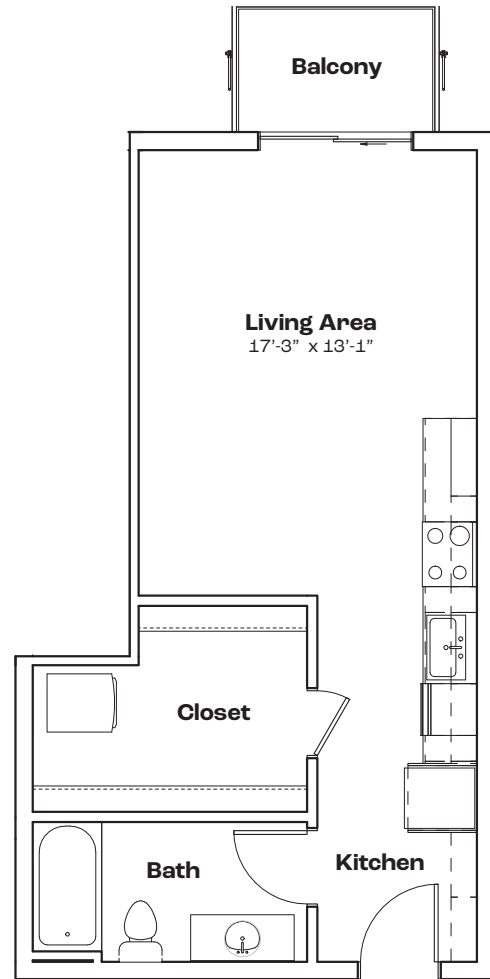

WOODWARD WEST

A5

Features

- Studio with 1 Bath
- 505 SF
- Stainless Steel Appliances
- Quartz Countertops
- Walk-in Closet
- In-unit Laundry
- Private Balcony
- Keyless Entry

Key

3439 Woodward Ave | info@WoodwardWest.city | 313.771.8700 | WoodwardWest.city

Measurements and square footages
are approximate and may vary by unit.