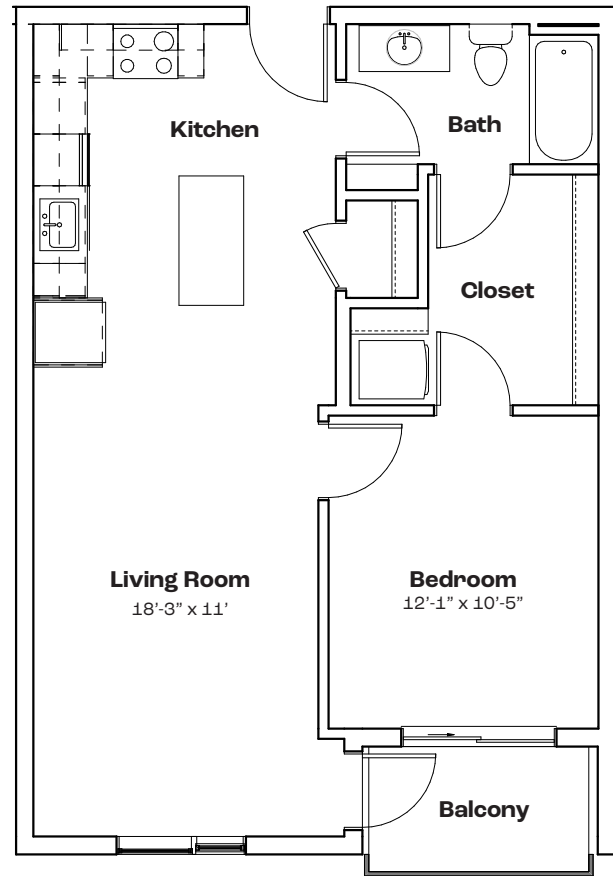

Key

3439 Woodward Ave | info@WoodwardWest.city | 313.771.8700 | WoodwardWest.city

Measurements and square footages are approximate and may vary by unit.

WOODWARD WEST

B1

Features

- 1 Bedroom 1 Bath
- 737 SF
- Stainless Steel Appliances
- Quartz Countertops
- Walk-in Closet
- In-unit Laundry
- Private Balcony
- Keyless Entry

Key

3439 Woodward Ave | info@WoodwardWest.city | 313.771.8700 | WoodwardWest.city

Measurements and square footages are approximate and may vary by unit.

WOODWARD WEST

B2

Features

- 1 Bedroom 1 Bath
- 699 SF
- Stainless Steel Appliances
- Quartz Countertops
- Walk-in Closet
- In-unit Laundry
- Private Balcony
- Keyless Entry

Key

3439 Woodward Ave | info@WoodwardWest.city | 313.771.8700 | WoodwardWest.city

Measurements and square footages are approximate and may vary by unit.

WOODWARD WEST

B3

Features

- 1 Bedroom 1 Bath
- 678 SF
- Stainless Steel Appliances
- Quartz Countertops
- Walk-in Closet
- In-unit Laundry
- Private Balcony
- Keyless Entry