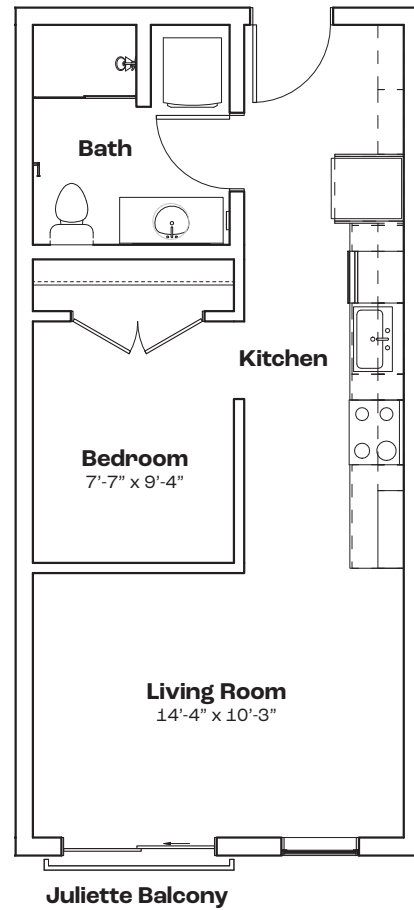

Key

3439 Woodward Ave | info@WoodwardWest.city | 313.771.8700 | WoodwardWest.city

Measurements and square footages
are approximate and may vary by unit.

WOODWARD WEST

B

Features

- Junior 1 Bedroom 1 Bath
- 491 SF
- Stainless Steel Appliances
- Quartz Countertops
- In-unit Laundry
- Juliette Balcony
- Keyless Entry

Key

3439 Woodward Ave | info@WoodwardWest.city | 313.771.8700 | WoodwardWest.city

Measurements and square footages are approximate and may vary by unit.

WOODWARD WEST

BB

Features

- Junior 1 Bedroom 1 Bath
- 491 SF
- Stainless Steel Appliances
- Quartz Countertops
- In-unit Laundry
- Private Balcony
- Keyless Entry