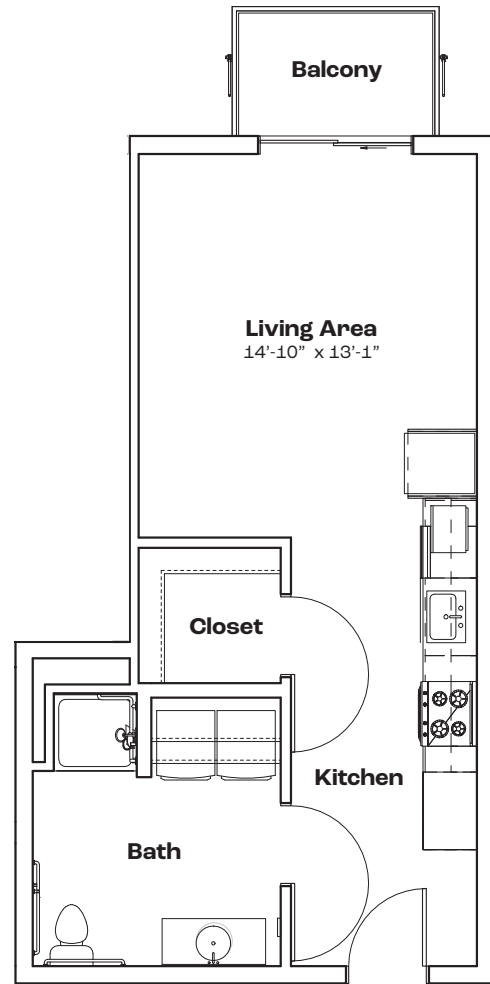

Measurements and square footages
are approximate and may vary by unit.

WOODWARD WEST

A2

Features

- Studio with 1 Bath
- 426 SF
- Stainless Steel Appliances
- Quartz Countertops
- Walk-in Closet
- In-unit Laundry
- Private Balcony
- Keyless Entry

Key

3439 Woodward Ave | info@WoodwardWest.city | 313.771.8700 | WoodwardWest.city

Measurements and square footages
are approximate and may vary by unit.

WOODWARD WEST

A5 ADA

Features

- Studio with 1 Bath
- 501 SF
- Stainless Steel Appliances
- Quartz Countertops
- Walk-in Closet
- In-unit Laundry
- Private Balcony
- Keyless Entry

Key

3439 Woodward Ave | info@WoodwardWest.city | 313.771.8700 | WoodwardWest.city

Measurements and square footages
are approximate and may vary by unit.

WOODWARD WEST

B

Features

- Junior 1 Bedroom 1 Bath
- 491 SF
- Stainless Steel Appliances
- Quartz Countertops
- In-unit Laundry
- Juliette Balcony
- Keyless Entry