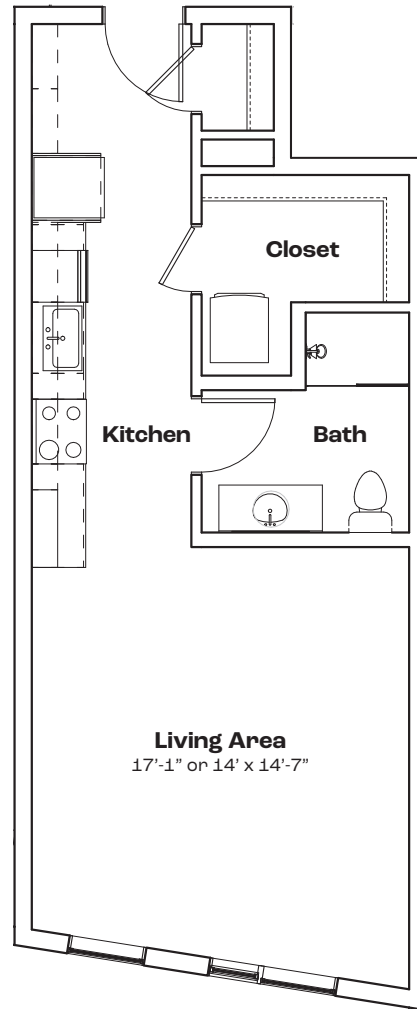

Measurements and square footages
are approximate and may vary by unit.

WOODWARD WEST

A2

Features

- Studio with 1 Bath
- 426 SF
- Stainless Steel Appliances
- Quartz Countertops
- Walk-in Closet
- In-unit Laundry
- Private Balcony
- Keyless Entry

Key

3439 Woodward Ave | info@WoodwardWest.city | 313.771.8700 | WoodwardWest.city

Measurements and square footages are approximate and may vary by unit.

WOODWARD WEST

A4

Features

- Studio with 1 Bath
- 518 SF
- Stainless Steel Appliances
- Quartz Countertops
- Walk-in Closet
- In-unit Laundry
- Keyless Entry

Key

3439 Woodward Ave | info@WoodwardWest.city | 313.771.8700 | WoodwardWest.city

Measurements and square footages are approximate and may vary by unit.

WOODWARD WEST

A5

Features

- Studio with 1 Bath
- 505 SF
- Stainless Steel Appliances
- Quartz Countertops
- Walk-in Closet
- In-unit Laundry
- Private Balcony
- Keyless Entry