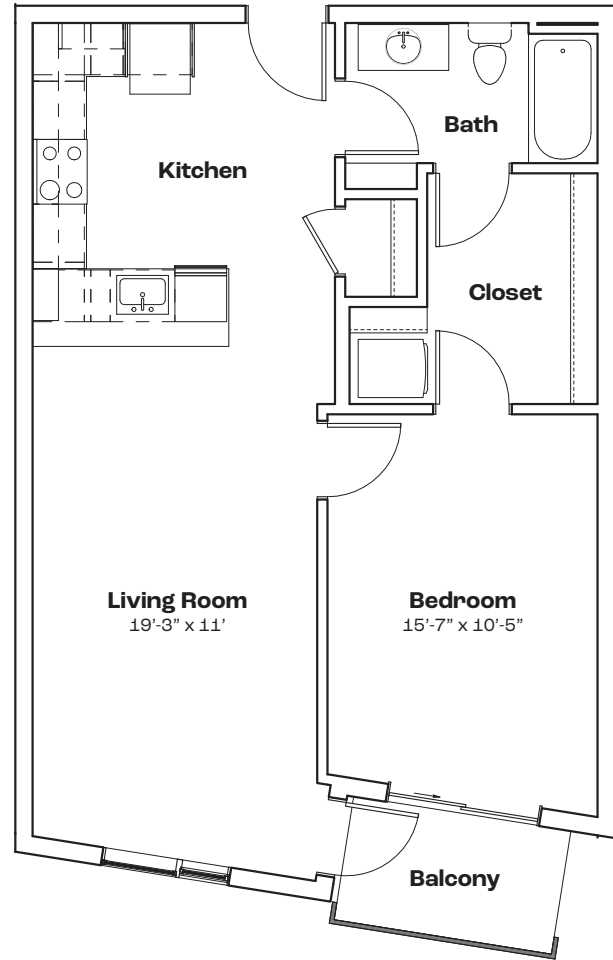

Key

3439 Woodward Ave | info@WoodwardWest.city | 313.771.8700 | WoodwardWest.city

Measurements and square footages are approximate and may vary by unit.

WOODWARD WEST

B6

Features

- 1 Bedroom 1 Bath
- 736 SF
- Stainless Steel Appliances
- Quartz Countertops
- Walk-in Closet
- In-unit Laundry
- Private Balcony
- Keyless Entry

Key

3439 Woodward Ave | info@WoodwardWest.city | 313.771.8700 | WoodwardWest.city

Measurements and square footages are approximate and may vary by unit.

WOODWARD WEST

B7

Features

- 1 Bedroom 1 Bath
- 648 SF
- Stainless Steel Appliances
- Quartz Countertops
- Walk-in Closet
- In-unit Laundry
- Private Balcony
- Keyless Entry