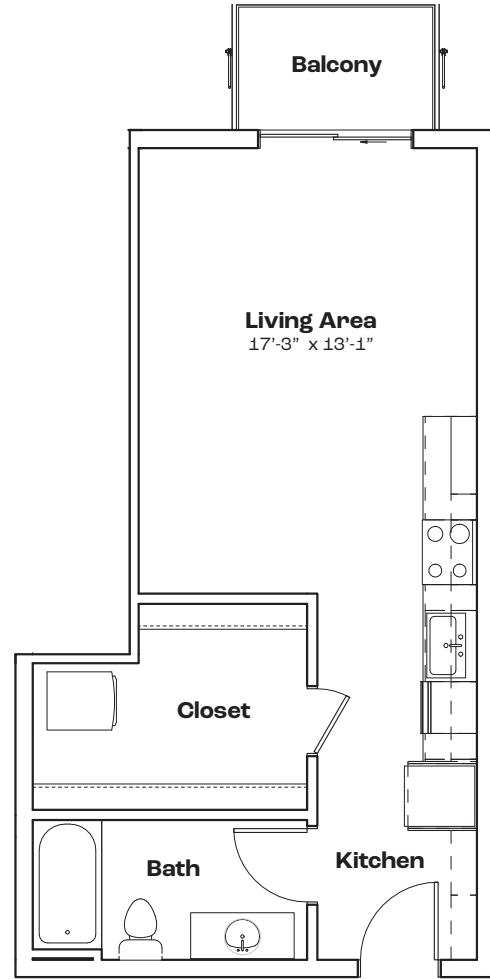

WOODWARD WEST

A5

Features

- Studio with 1 Bath
- 505 SF
- Stainless Steel Appliances
- Quartz Countertops
- Walk-in Closet
- In-unit Laundry
- Private Balcony
- Keyless Entry

Key

3439 Woodward Ave | info@WoodwardWest.city | 313.771.8700 | WoodwardWest.city

Measurements and square footages are approximate and may vary by unit.