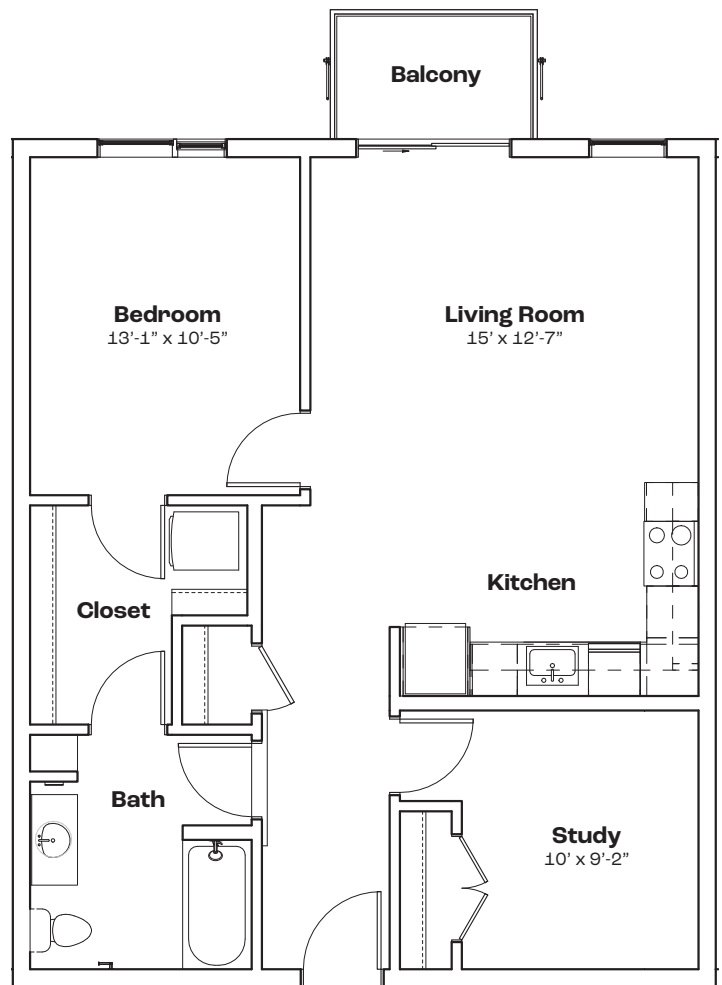

WOODWARD WEST

B5

Features

- 1 Bedroom 1 Bath
- 868 SF
- Stainless Steel Appliances
- Quartz Countertops
- Walk-in Closet
- In-unit Laundry
- Private Balcony
- Keyless Entry

Key

3439 Woodward Ave | info@WoodwardWest.city | 313.771.8700 | WoodwardWest.city

Measurements and square footages are approximate and may vary by unit.