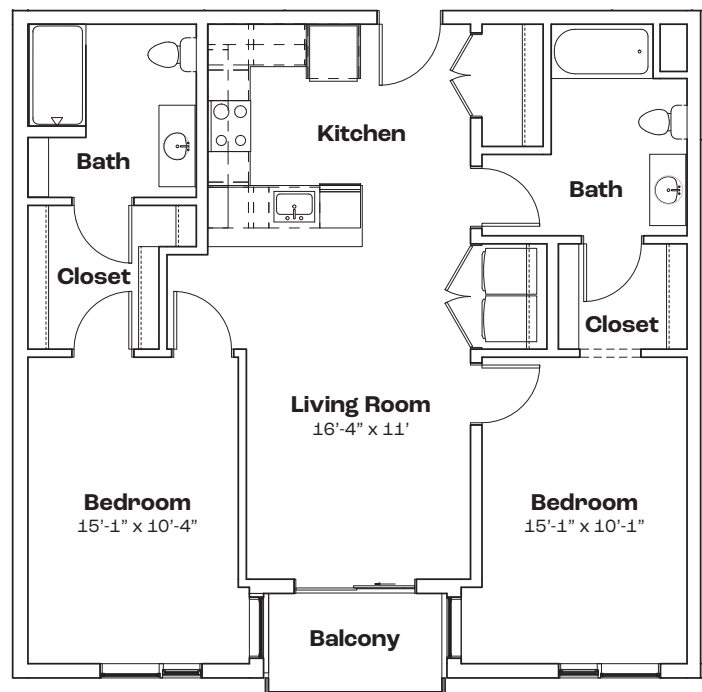

WOODWARD WEST

C2

Features

- 2 Bedroom 2 Bath
- 1,043 SF
- Stainless Steel Appliances
- Quartz Countertops
- Walk-in Closets
- In-unit Laundry
- Private Balcony
- Keyless Entry