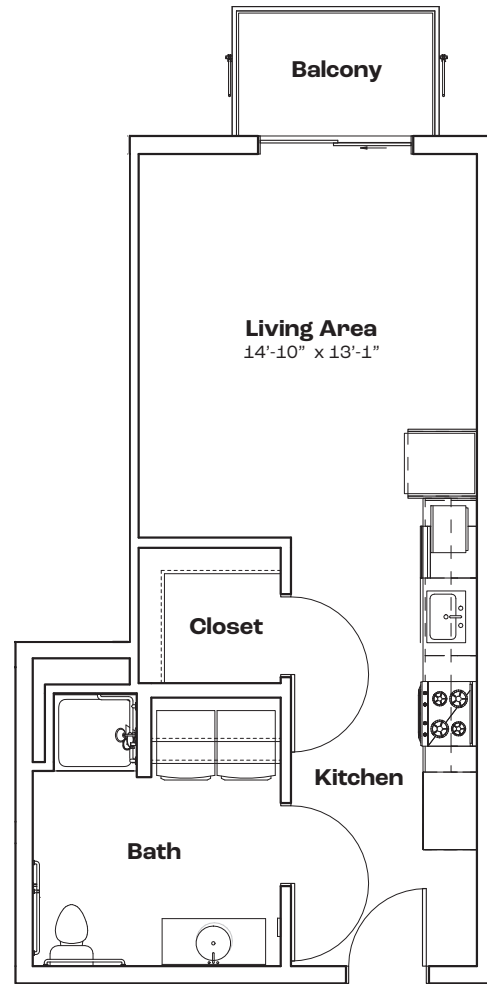

WOODWARD WEST

A5 ADA

Features

- Studio with 1 Bath
- 501 SF
- Stainless Steel Appliances
- Quartz Countertops
- Walk-in Closet
- In-unit Laundry
- Private Balcony
- Keyless Entry

Key

3439 Woodward Ave | info@WoodwardWest.city | 313.771.8700 | WoodwardWest.city

Measurements and square footages are approximate and may vary by unit.