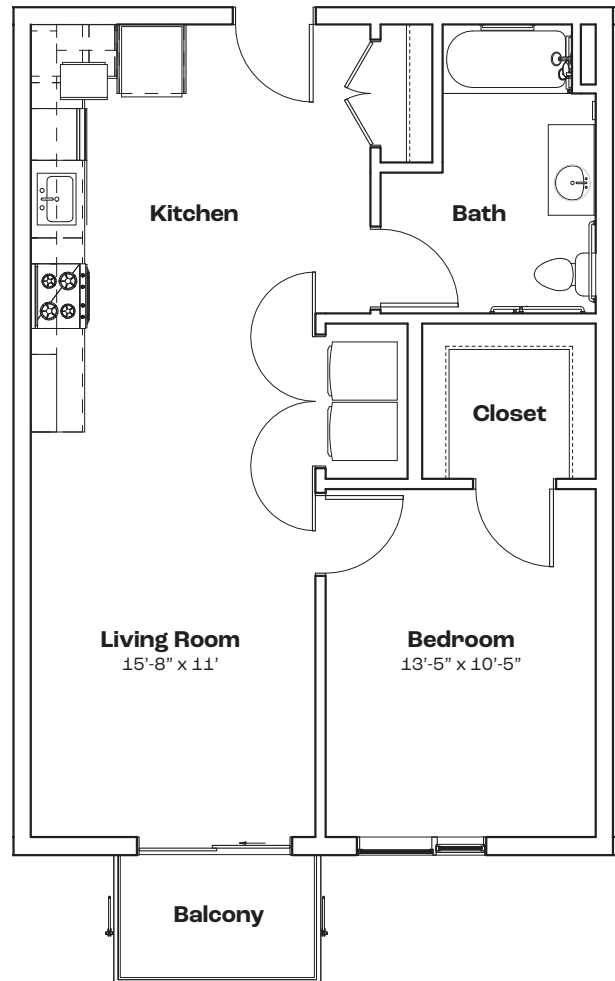

WOODWARD WEST

B1 ADA

Features

- 1 Bedroom 1 Bath
- 737 SF
- Stainless Steel Appliances
- Quartz Countertops
- Walk-in Closet
- In-unit Laundry
- Private Balcony
- Keyless Entry

Key

3439 Woodward Ave | info@WoodwardWest.city | 313.771.8700 | WoodwardWest.city

Measurements and square footages are approximate and may vary by unit.