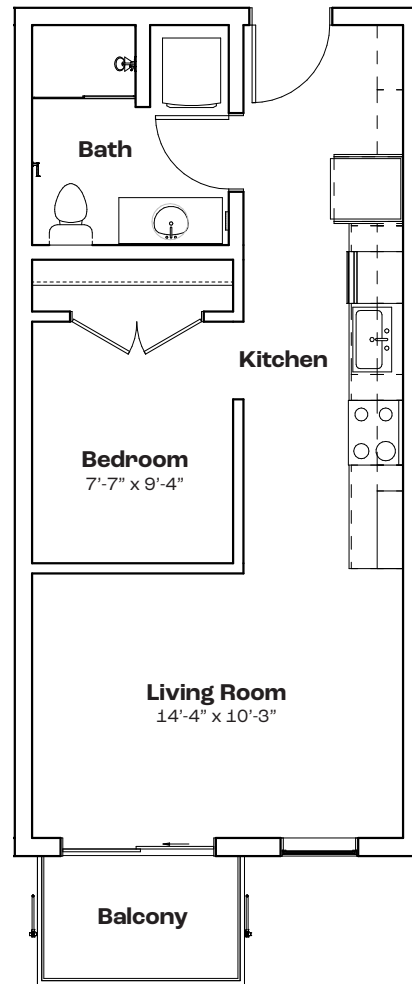

WOODWARD WEST

BB

Features

- Junior 1 Bedroom 1 Bath
- 491 SF
- Stainless Steel Appliances
- Quartz Countertops
- In-unit Laundry
- Private Balcony
- Keyless Entry

Key

3439 Woodward Ave | info@WoodwardWest.city | 313.771.8700 | WoodwardWest.city

Measurements and square footages are approximate and may vary by unit.