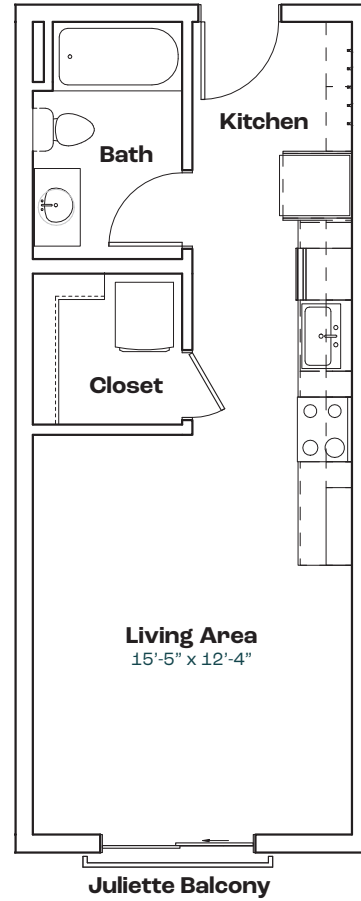

WOODWARD WEST

A1

Features

- Studio with 1 Bath
- 426 SF
- Stainless Steel Appliances
- Quartz Countertops
- Walk-in Closet
- In-unit Laundry
- Juliette Balcony
- Keyless Entry

Key

3439 Woodward Ave | info@WoodwardWest.city | 313.771.8700 | WoodwardWest.city

Measurements and square footages are approximate and may vary by unit.