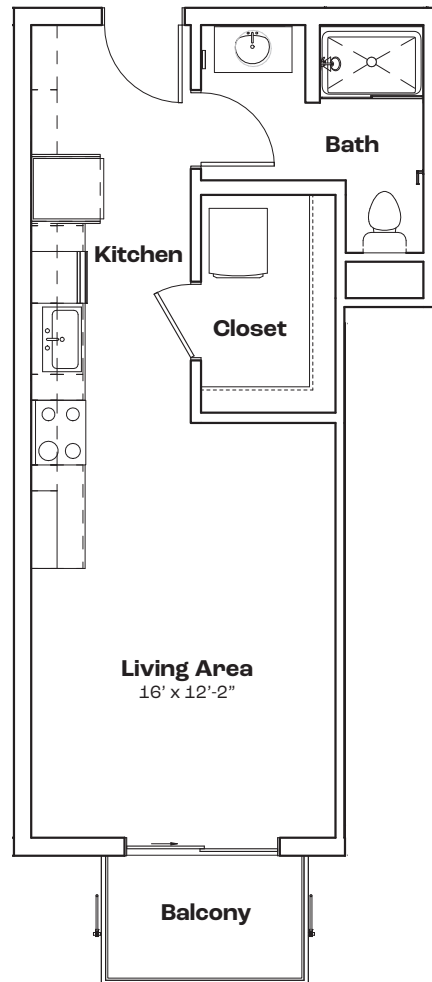

WOODWARD WEST

A3

Features

- Studio with 1 Bath
- 450 SF
- Stainless Steel Appliances
- Quartz Countertops
- Walk-in Closet
- In-unit Laundry
- Private Balcony
- Keyless Entry

Key

3439 Woodward Ave | info@WoodwardWest.city | 313.771.8700 | WoodwardWest.city

Measurements and square footages are approximate and may vary by unit.